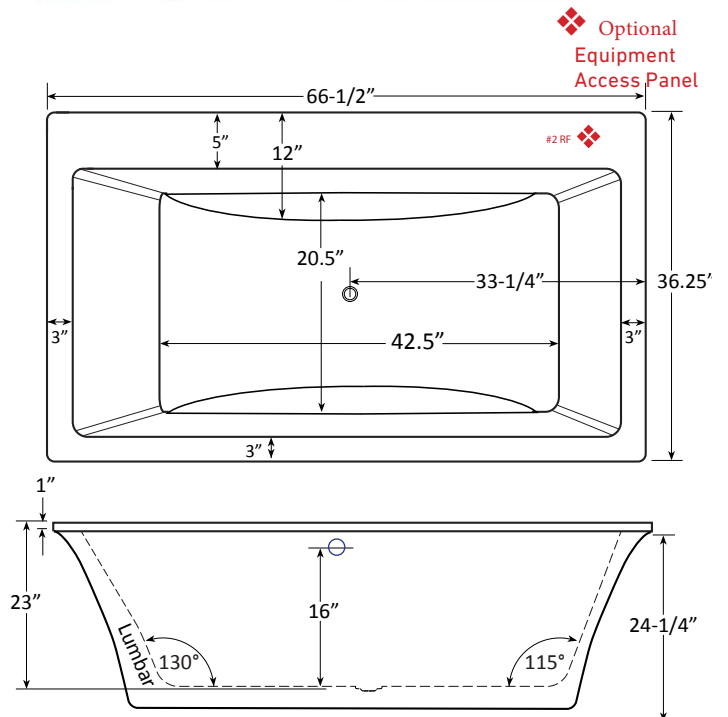

TECHNICAL SPECIFICATIONS

Center drain.