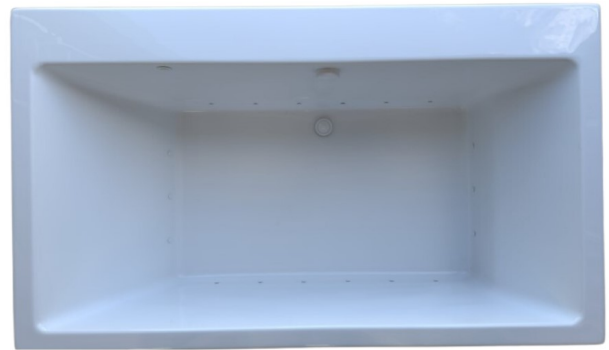

Rectangle 7248SD | Bathtub Only

Product Number: BUDRETO7248SDFS-A 72" x 48" x 25"

STANDARD & OPTIONAL ACCESSORIES

DRAINS OPTIONAL

- Bath Drain - Pop up: Polished Chrome or Brushed Nickel.
- In Floor Drain EZ Fast Connect (optional)

TECHNICAL SPECIFICATIONS

Side drain

FAUCET INFORMATION

- Floor mount (not included)
- Floor mount verify spout distance
- Optional Pump Access Panel (Highly Recommended)

ADDITIONAL INFORMATION

6 1/2" or more space required to access equipment panel. Tub may also need to be shifted or optional disconnected in some situations.

Access panel equipment design and location may vary based on model. If optional access is not added, tub may not pass inspection and tub will need to be removed for service.

Your qualified installer must water test and run all equipment before leaving your home to ensure proper operation and validate warranty.

Optional Equipment Access Panel

Specifications and features are subject to change without notice and are + .25". All final measurements should be taken from tub on site.

HydroMassage Products LLC • 303-341-1845 • Fax: 303-341-1850 • www.hydrmassageproducts.com