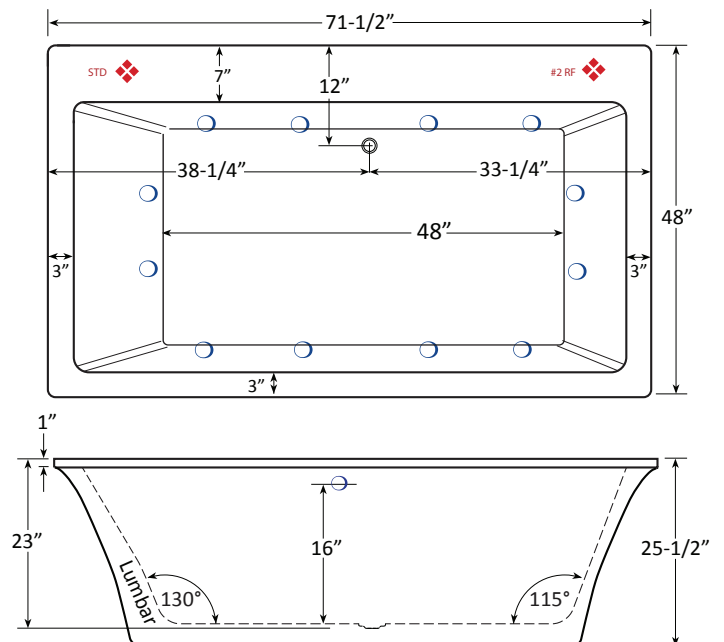

Optional Equipment Access Panel