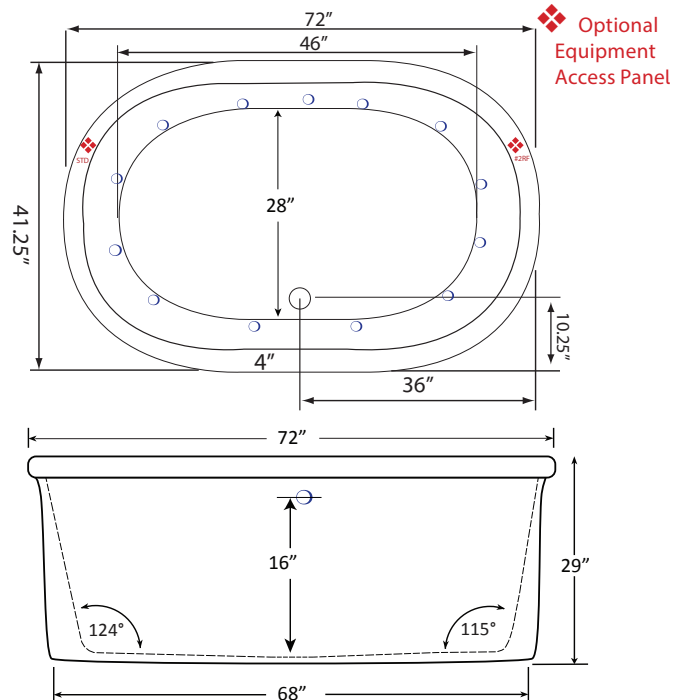

ADDITIONAL INFORMATION

6 1/2" or more space required to access equipment panel. Tub may also need to be shifted or optional disconnected in some situations.

Access panel equipment design and location may vary based on model. If optional access is not added, tub may not pass inspection and tub will need to be removed for service.

Your qualified installer must water test and run all equipment before leaving your home to ensure proper operation and validate warranty.