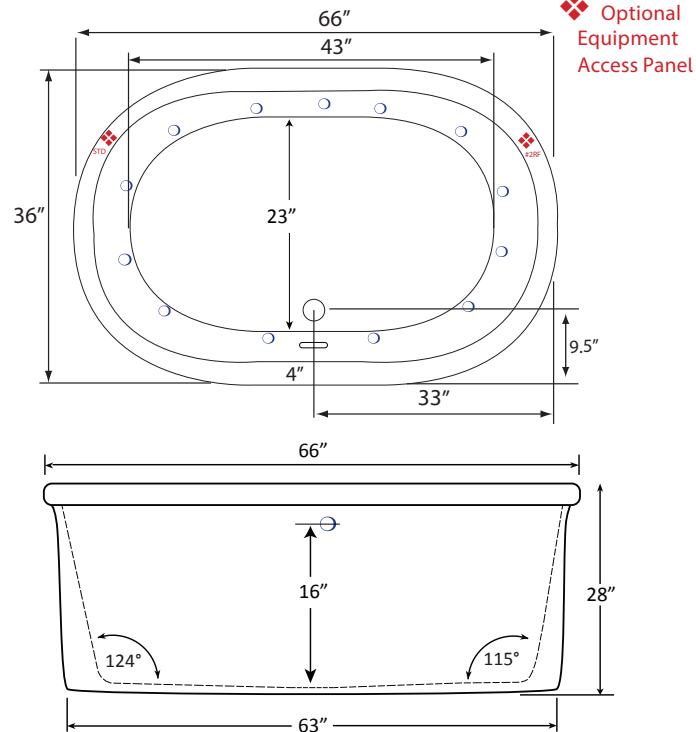

Specifications and features are subject to change without notice and are + .25". All final measurements should be taken from tub on site.

HydroMassage Products LLC • 303-341-1845 • Fax: 303-341-1850 • www.hydromassageproducts.com