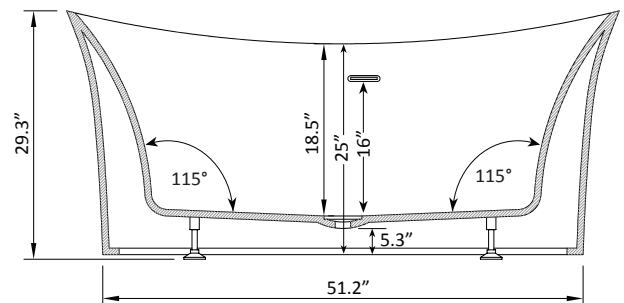

### FAUCET INFORMATION

- Floor mount (not included) – verify spout distance

### TECHNICAL SPECIFICATIONS

Center drain

Specifications and features are subject to change without notice and are + .25". All final measurements should be taken from tub on site.

HydroMassage Products LLC • 303-341-1845 • Fax: 303-341-1850 • [www.hydromassageproducts.com](http://www.hydromassageproducts.com)