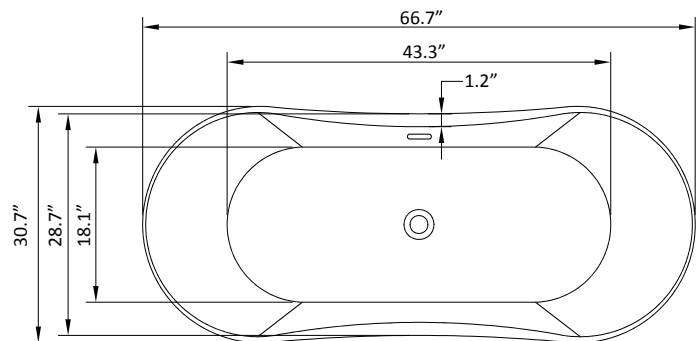

### FAUCET INFORMATION

- Floor mount (not included) – verify spout distance

### TECHNICAL SPECIFICATIONS

Center drain

Specifications and features are subject to change without notice and are + .25". All final measurements should be taken from tub on site.

HydroMassage Products LLC • 303-341-1845 • Fax: 303-341-1850 • [www.hydromassageproducts.com](http://www.hydromassageproducts.com)