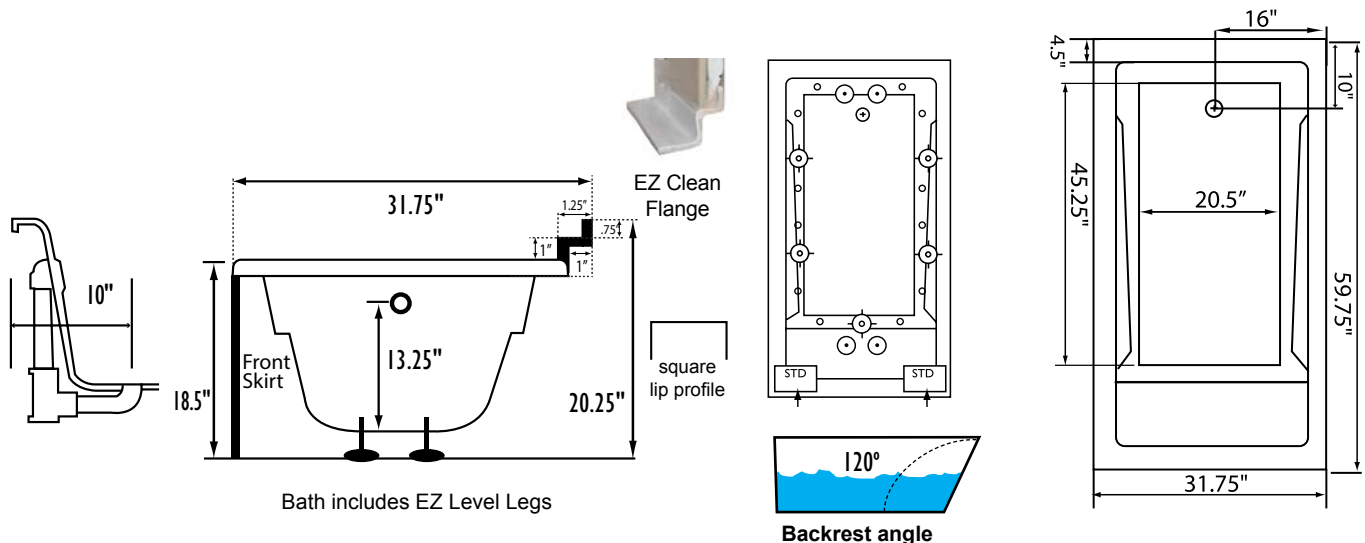

#### STANDARD ACCESSORIES

- Mood Light
- Lift & Turn Drain - White, Biscuit, Bone, Brushed Nickel, Oil Rubbed Bronze, Polished Chrome
- Deluxe Cushion Pillow
- Integral Skirt with Magnetic Access Panel
- EZ Level Adjustable Legs
- FDA Recipe Non-Toxic Food & Beverage Grade Plumbing (primarily)
- 30 Point Quality Assurance Factory Test

#### REQUIREMENTS

- Pump Locations: Select 2
- Electrical: two 115v 20amp GFCI Circuits
- Tube should not be supported by the lip in any way. Level tub & screw or glue adjustable legs to sub floor.**
- CUT OUT DIMENSIONS:**
  - OVALS:** A template will be provided
  - RECTANGLES:** Subtract 1" to 1.5" from length & width for hole cut out size

### OPTIONAL FEATURES & ACCESSORIES

(Please type in the box below)

Some standard & most alternate pump locations may stickout past perimeter of the bath 1"-3". NOTE: Graphics may not be to scale. Specifications and features are subject to change without notice and are ± .25". All final measurements should be taken from tub on site. Access 18"x 18" or larger is required for each pump. Consult your contractor for installation requirements.