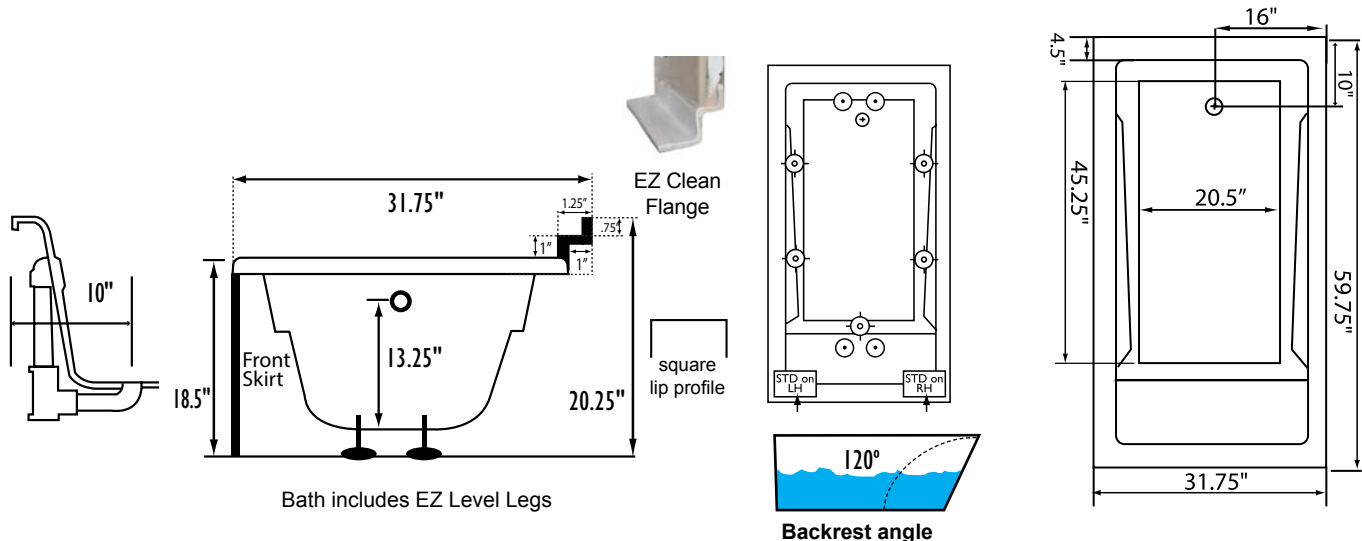

### STANDARD ACCESSORIES

- FDA Recipe Non-Toxic Food & Beverage Grade Plumbing (primarily)
- 30 Point Quality Assurance Factory Test
- EZ Level Adjustable Legs
- Integral Skirt with Magnetic Access Panel

### REQUIREMENTS

- Pump Locations: Select 1
- Electrical: one 115v GFCI Circuits

**Tub should not be supported by the lip in any way. Level tub & screw or glue adjustable legs to sub floor.**

#### CUT OUT DIMENSIONS:

- OVALS:** A template will be provided
- RECTANGLES:** Subtract 1" to 1.5" from length & width for hole cut out size

**EZ CLEAN CAST ACRYLIC LIMITED LIFETIME WARRANTY** 

## OPTIONAL FEATURES & ACCESSORIES

(Please type in the box below)

Some standard & most alternate pump locations may stickout past perimeter of the bath 1"-3". NOTE: Graphics may not be to scale. Specifications and features are subject to change without notice and are ± .25". All final measurements should be taken from tub on site. Access 18"x 18" or larger is required for each pump. Consult your contractor for installation requirements.