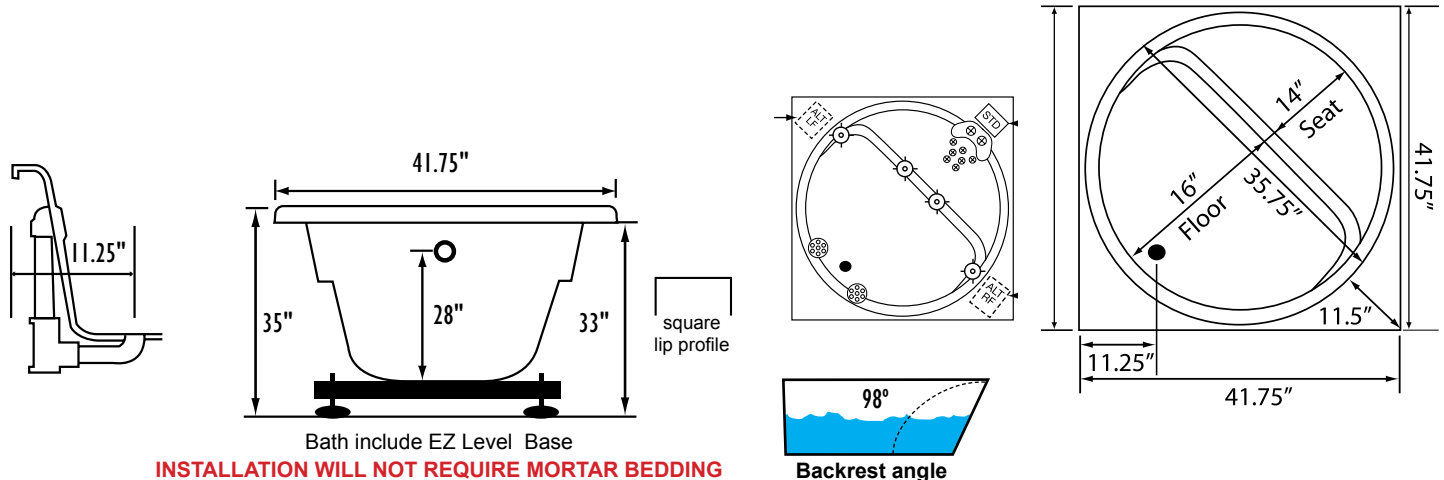

1 Person Deep Soaker DSHP4242 42" x 42" x 35"

PRODUCT NUMBER: DSHP4242

HYDRO PLATINUM SERIES

Hydro Massage
Your Health ... Our Passion

TECHNICAL SPECIFICATIONS	
Drain	End drain
Pump Location(s): Select 2	Std. = Standard / Alt LF/RF Optional
Bath Weight (empty)	175 lbs
Gallons to Operate	64-82
ELECTRICAL SPECIFICATIONS	
Motor/Pump	(2) 115v 20AMP GFCI Circuits
Inline Stainless Steel Heater	(1) 115v 20AMP GFCI Circuit

- Grab Bar(s) - 2 on End Drain baths - White, Biscuit, Bone, Brushed Nickel, Polished Chrome
- Chromotherapy Lighting
- Deluxe Cable Drain - White, Biscuit, Bone, Brushed Nickel, Oil Rubbed Bronze, Polished Chrome
- Deluxe Cushion Pillow on two person baths
- Neck Massage Pillow
- EZ Level Base
- FDA Recipe Non-Toxic Food & Beverage Grade Plumbing (primarily)
- 30 Point Quality Assurance Factory Test

REQUIREMENTS

- Pump Locations: Select 2
- Electrical: three 115v 20AMP GFCI Circuits
- Drain and Grab Bars: Select Color / Finish
- Tub should not be supported by the lip in any way.**
- Level tub & screw or glue EZ Level adjustable legs to sub floor.**
- CUT OUT DIMENSIONS:**
 - OVALS:** A template will be provided
 - RECTANGLES:** Subtract 1" to 1.5" from length & width for hole cut out size

EZ CLEAN CAST ACRYLIC LIMITED LIFETIME WARRANTY **US ANSI**

OPTIONAL FEATURES & ACCESSORIES

(Please type in the box below)

Some standard & most alternate pump locations may stickout past perimeter of the bath 1"-3". NOTE: Graphics may not be to scale. Specifications and features are subject to change without notice and are ± .25". All final measurements should be taken from tub on site. Access 18"x 18" or larger is required for each pump. Consult your contractor for installation requirements.