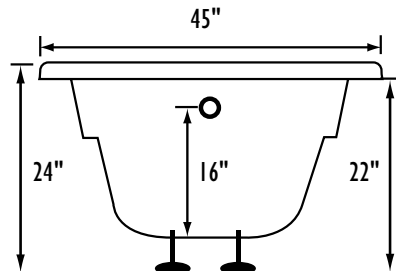

REQUIREMENTS

Pump Locations: Select 1
Electrical: one 115v 20AMP GFCI Circuits
Drain: Select Color / Finish
Tub should not be supported by the lip in any way. Level tub & screw or glue EZ Level adjustable legs to sub floor.
CUT OUT DIMENSIONS:
OVALS: A template will be provided
RECTANGLES: Subtract 1" to 1.5" from length & width for hole cut out size

Bath includes EZ Level Legs

INSTALLATION WILL NOT REQUIRE MORTAR BEDDING

Backrest angle

Some standard & most alternate pump locations may stickout past perimeter of the bath 1"-3". **NOTE: Graphics may not be to scale. Specifications and features are subject to change without notice and are ± .25". All final measurements should be taken from tub on site. Access 18"x 18" or larger is required for each pump. Consult your contractor for installation requirements.**