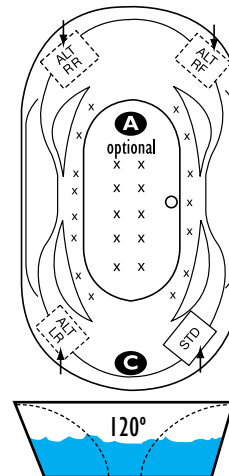

Fantasy FAAG7745 77" x 45" x 24"

PRODUCT NUMBER: FAAG7745  

AIR GOLD SERIES

Hydro Massage
Your Health ... Our Passion

TECHNICAL SPECIFICATIONS	
Drain	Side drain
Pump Location(s): Select 1	Std. = Standard / Alt LF/RF Optional
Bath Weight (empty)	220 lbs
Gallons to Operate	74-120
ELECTRICAL SPECIFICATIONS	
Motor/Pump	(1) 115v 20AMP GFCI Circuits

REQUIREMENTS

Pump Locations: Select 1
Electrical: one 115v 20AMP GFCI Circuits
Drain: Select Color / Finish
Tub should not be supported by the lip in any way. Level tub & screw or glue EZ Level adjustable legs to sub floor.
CUT OUT DIMENSIONS:
OVALS: A template will be provided
RECTANGLES: Subtract 1" to 1.5" from length & width for hole cut out size

EZ CLEAN CAST ACRYLIC LIMITED LIFETIME WARRANTY  **US ANSI**

OPTIONAL FEATURES & ACCESSORIES

(Please type in the box below)

- A** X **HTT® Leg Therapy Air Massage System** includes 10 Air Jets on the floor. Optional on Combo Plat and Combo Gold Series
- B** X **6 Jet HTT® Back Massage System:** N/A on Combo Series-Standard on Plat series
- C**  **Warm Back Tubing Zone**

Bath includes EZ Level Legs

INSTALLATION WILL NOT REQUIRE MORTAR BEDDING

Backrest angle

Some standard & most alternate pump locations may stickout past perimeter of the bath 1"-3". **NOTE: Graphics may not be to scale. Specifications and features are subject to change without notice and are ± .25". All final measurements should be taken from tub on site. Access 18"x 18" or larger is required for each pump. Consult your contractor for installation requirements.**