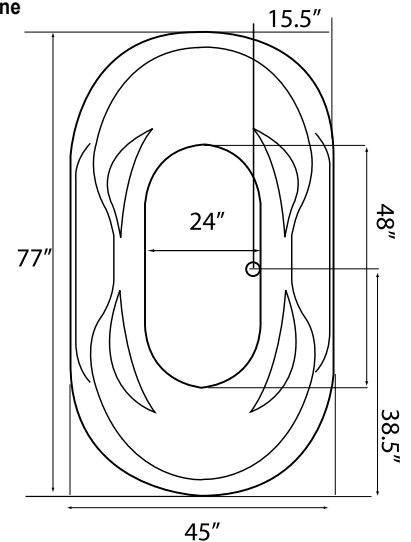

Fantasy FAAG7745 77" x 45" x 24"

PRODUCT NUMBER: FAAG7745  

AIR GOLD SERIES

Hydro Massage
Your Health ... Our Passion

TECHNICAL SPECIFICATIONS	
Drain	Side drain
Pump Location(s): Select 1	Std. = Standard / Alt LF/RF Optional
Bath Weight (empty)	220 lbs
Gallons to Operate	74-120
ELECTRICAL SPECIFICATIONS	
Motor/Pump	(1) 115v 20AMP GFCI Circuits

REQUIREMENTS

Pump Locations: Select 1
Electrical: one 115v 20AMP GFCI Circuits
Drain: Select Color / Finish
Tub should not be supported by the lip in any way. Level tub & screw or glue EZ Level adjustable legs to sub floor.
CUT OUT DIMENSIONS:
OVALS: A template will be provided
RECTANGLES: Subtract 1" to 1.5" from length & width for hole cut out size

Bath includes EZ Level Legs

INSTALLATION WILL NOT REQUIRE MORTAR BEDDING

Backrest angle

Some standard & most alternate pump locations may stickout past perimeter of the bath 1"-3". **NOTE: Graphics may not be to scale. Specifications and features are subject to change without notice and are ± .25". All final measurements should be taken from tub on site. Access 18"x 18" or larger is required for each pump. Consult your contractor for installation requirements.**