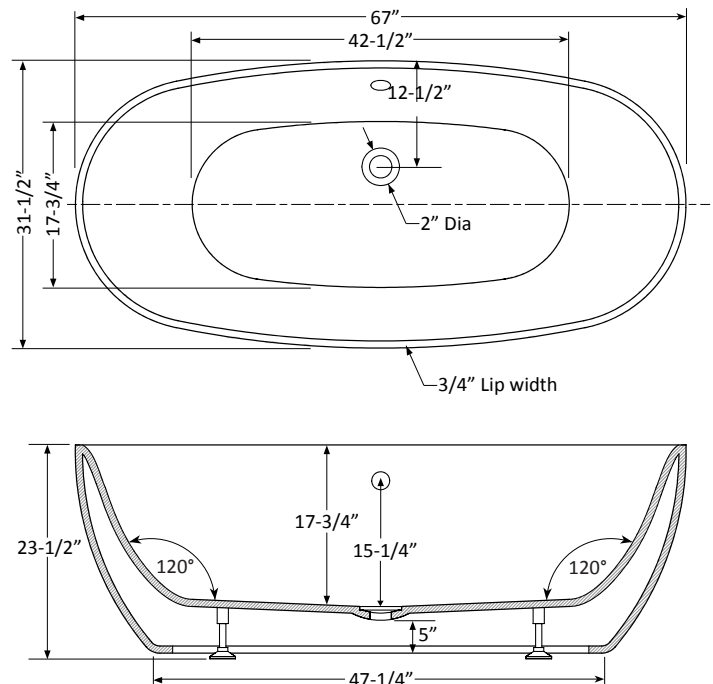

# Grace 6732SD | Bathtub Only

Product Number: GRT06732SDFS 67" x 32" x 24"

### FAUCET INFORMATION

- Floor mount (not included)
- Floor mount verify spout distance

## TECHNICAL SPECIFICATIONS

Side drain

Specifications and features are subject to change without notice and are + .25". All final measurements should be taken from tub on site.  
HydroMassage Products LLC • 303-341-1845 • Fax: 303-341-1850 • [www.hydromassageproducts.com](http://www.hydromassageproducts.com)