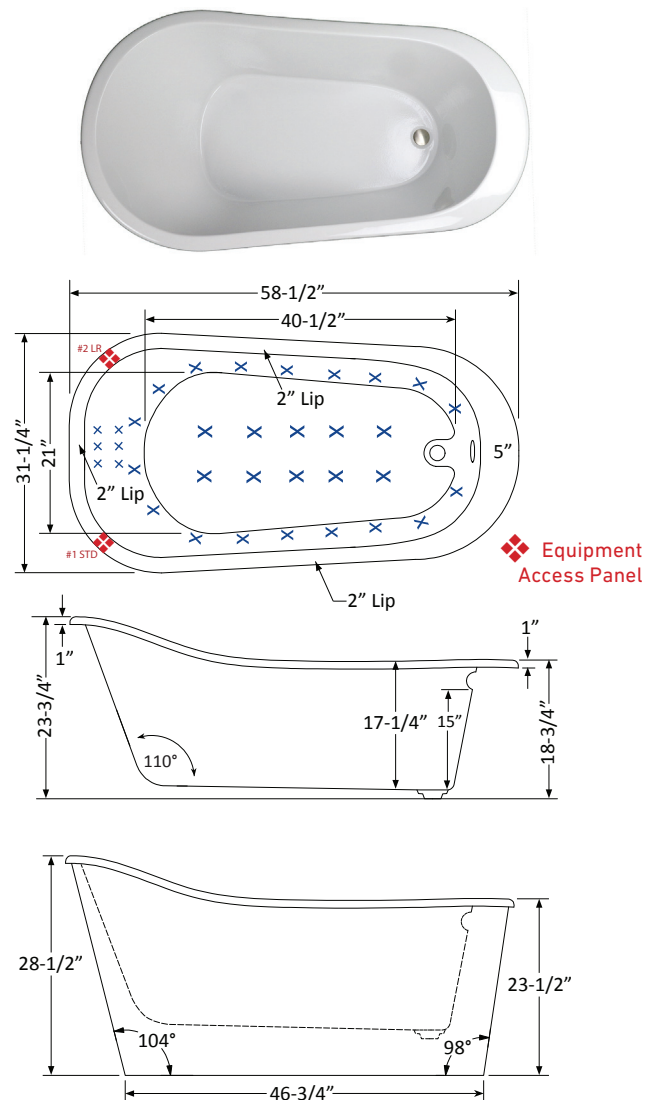

ELECTRICAL REQUIREMENTS

(2) 115v 20AMP GFCI Circuits

Specifications and features are subject to change without notice and are + .25". All final measurements should be taken from tub on site.

HydroMassage Products LLC • 303-341-1845 • Fax: 303-342-1850 • www.hydrmassageproducts.com