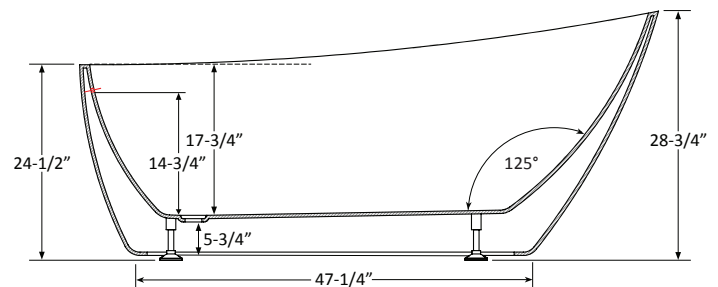

Julia 6732 | Bathtub Only

Product Number: JUT06732FS 67" x 32" x 24"

STANDARD & OPTIONAL ACCESSORIES

DRAINS & OVERFLOWS INFORMATION

- Overflow: Integral Linear: Included- Polished Chrome.
Optional - White, Biscuit, Black, Brushed Nickel, Polished Nickel, Oil Rubbed Bronze.
- Bath Drain: Pop up: Included- Polished Chrome.
Optional - White, Biscuit, Black, Brushed Nickel, Polished Nickel, Oil Rubbed Bronze.
- In Floor Drain EZ Fast Connect (optional)

FAUCET INFORMATION

- Floor mount – verify spout distance

OPTIONAL

- Chromatherapy
- Mood light
- Deluxe cushion pillow
- Sushi body cushion pillow
- Cozy heated back rest

Some optional items above will require an electrical circuit and access panel. Not all options available on all models. Check price sheet to verify.

TECHNICAL SPECIFICATIONS

End drain

Specifications and features are subject to change without notice and are + .25". All final measurements should be taken from tub on site.
HydroMassage Products LLC • 303-341-1845 • Fax: 303-342-1850 • www.hydrmassageproducts.com