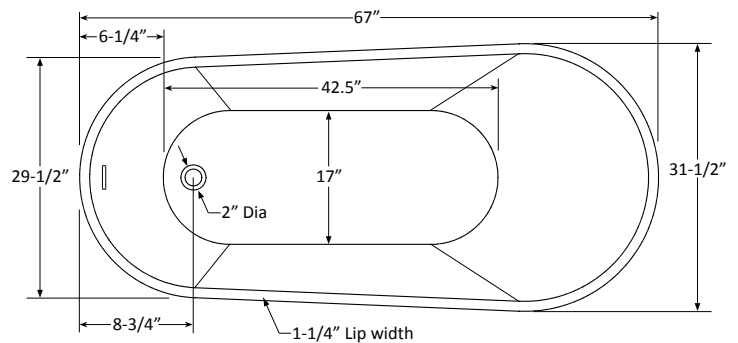

Julia 6732 | Bathtub Only

Product Number: JUT06732FS 67" x 32" x 24"

STANDARD & OPTIONAL ACCESSORIES

DRAINS & OVERFLOWS INFORMATION

- Overflow: Integral Linear: Included- Polished Chrome.
Optional - White, Biscuit, Black, Brushed Nickel, Polished Nickel, Oil Rubbed Bronze.
- Bath Drain: Pop up: Included- Polished Chrome.
Optional - White, Biscuit, Black, Brushed Nickel, Polished Nickel, Oil Rubbed Bronze.
- In Floor Drain EZ Fast Connect (optional)

FAUCET INFORMATION

- Floor mount – verify spout distance

OPTIONAL

- Chromatherapy
- Mood light
- Deluxe cushion pillow
- Sushi body cushion pillow
- Cozy heated back rest

Some optional items above will require an electrical circuit and access panel. Not all options available on all models. Check price sheet to verify.

TECHNICAL SPECIFICATIONS

End drain

Specifications and features are subject to change without notice and are + .25". All final measurements should be taken from tub on site.
HydroMassage Products LLC • 303-341-1845 • Fax: 303-342-1850 • www.hydrmassageproducts.com