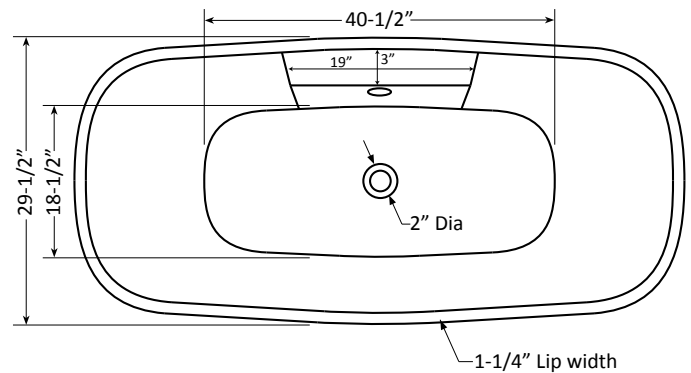

Lila 5930 | Bathtub Only

Product Number: LIT05930CDFS 59" x 30" x 24"

STANDARD & OPTIONAL ACCESSORIES

DRAINS & OVERFLOWS INFORMATION

- Overflow: Integral Round Included- Polished Chrome or Brushed Nickel.
- Bath Drain: Pop up: Included- Polished Chrome or Brushed Nickel.
- In Floor Drain EZ Fast Connect (optional)

FAUCET INFORMATION

- Floor mount
- Floor mount verify spout distance

OPTIONAL

- Chromatherapy
- Underwater Light
- Deluxe cushion pillow
- Sushi body cushion pillow
- Cozy heated back rest

Some optional items above will require an electrical circuit and access panel. Not all options available on all models. Check price sheet to verify.

TECHNICAL SPECIFICATIONS

Center drain

Specifications and features are subject to change without notice and are + .25". All final measurements should be taken from tub on site.

HydroMassage Products LLC • 303-341-1845 • Fax: 303-341-1850 • www.hydromassageproducts.com