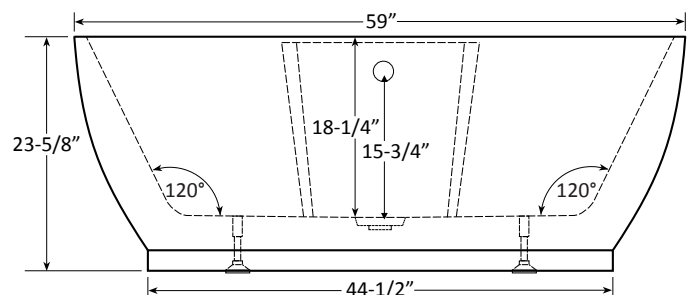

Lila 5930 | Bathtub Only

Product Number: LIT05930CDFS 59" x 30" x 24"

STANDARD & OPTIONAL ACCESSORIES

DRAINS & OVERFLOWS INFORMATION

- Overflow: Integral Round Included- Polished Chrome or Brushed Nickel.
- Bath Drain: Pop up: Included- Polished Chrome or Brushed Nickel.
- In Floor Drain EZ Fast Connect (optional)

FAUCET INFORMATION

- Floor mount
- Floor mount verify spout distance

OPTIONAL

- Chromatherapy
- Underwater Light
- Deluxe cushion pillow
- Sushi body cushion pillow
- Cozy heated back rest

Some optional items above will require an electrical circuit and access panel. Not all options available on all models. Check price sheet to verify.

TECHNICAL SPECIFICATIONS

Center drain

Specifications and features are subject to change without notice and are + .25". All final measurements should be taken from tub on site.

HydroMassage Products LLC • 303-341-1845 • Fax: 303-341-1850 • www.hydromassageproducts.com