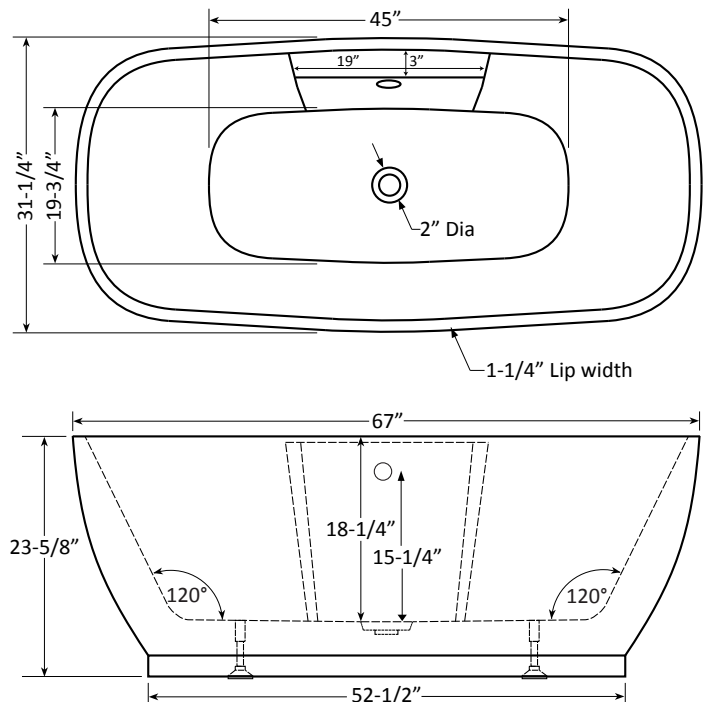

Lila 6731 | Bathtub Only

Product Number: LIT06731CDFS 67" x 31" x 24"

STANDARD & OPTIONAL ACCESSORIES

DRAINS & OVERFLOWS INFORMATION

- Overflow: Integral Round : Included- Polished Chrome or Brushed Nickel.
- Bath Drain: Pop up: Included- Polished Chrome or Brushed Nickel.
- In Floor Drain EZ Fast Connect (optional)

FAUCET INFORMATION

- Floor mount
- Floor mount verify spout distance

OPTIONAL

- Chromatherapy
- Underwater Light
- Deluxe cushion pillow
- Sushi body cushion pillow
- Cozy heated back rest

Some optional items above will require an electrical circuit and access panel. Not all options available on all models. Check price sheet to verify.

TECHNICAL SPECIFICATIONS

Center drain

Specifications and features are subject to change without notice and are + .25". All final measurements should be taken from tub on site.

HydroMassage Products LLC • 303-341-1845 • Fax: 303-341-1850 • www.hydromassageproducts.com