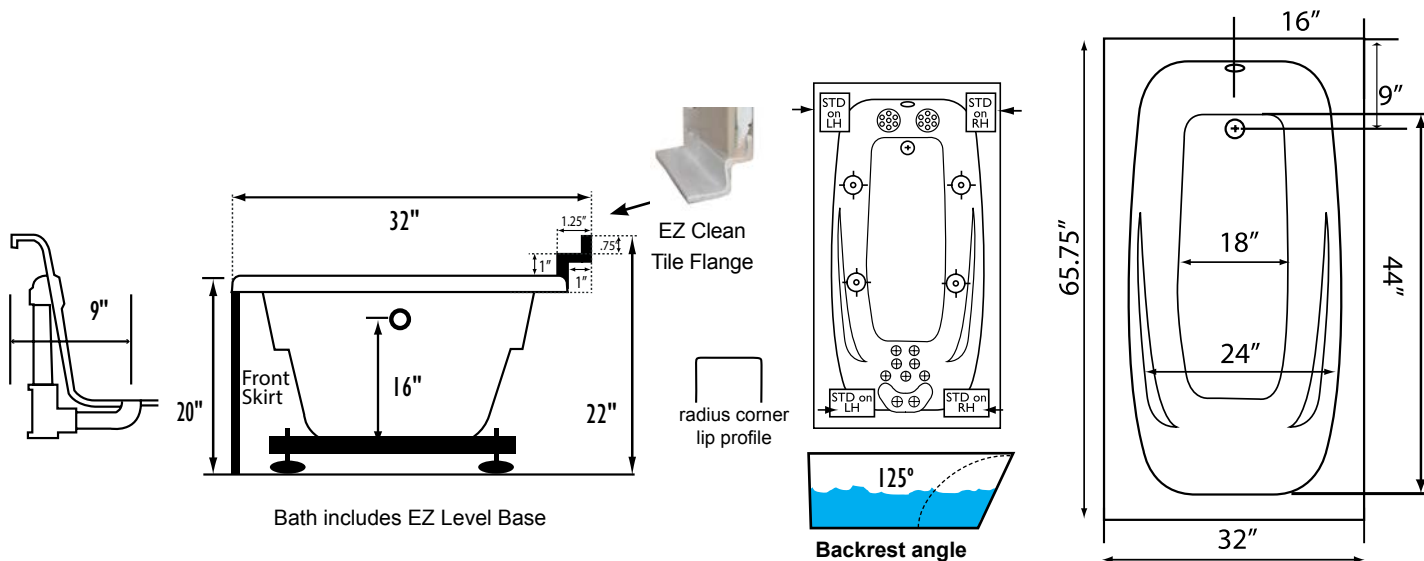

BATHERS: 1	
INSTALLATION	
	DECK (D)
	UNDER MOUNT (U)
•	ALCOVE (A)
	FREESTANDING (F)
	CLAWFOOT (L)
	PEDESTAL (P)

Jet & Control placement may vary

Skirt & Tile Flange - Integral skirt with velcro access panel

PURITY

HydroClean Water Purity System
 HydroCleanse

STANDARD ACCESSORIES

Grab Bar(s) - 2 on End Drain baths - White, Biscuit, Bone, Brushed Nickel, Polished Chrome
 Chromotherapy Lighting
 Deluxe Cable Drain - White, Biscuit, Bone, Brushed Nickel, Oil Rubbed Bronze, Polished Chrome,
 Deluxe Cushion Pillow on two person baths
 Neck Massage Pillow
 Integral Tile Flange
 EZ Level Base or Bar(s) on Skirted Tubs
 FDA Recipe Non-Toxic Food & Beverage Grade Plumbing (primarily)
 30 Point Quality Assurance Factory Test

REQUIREMENTS

Pump Locations: Select 2
 Electrical: three 115v GFCI Circuits
 Drain and Grab Bars: Select Color / Finish
Tub should not be supported by the lip in any way. Level tub & screw or glue EZ Level adjustable legs to sub floor.
CUT OUT DIMENSIONS:
OVALS: A template will be provided
RECTANGLES: Subtract 1" to 1.5" from length & width for hole cut out size

EZ CLEAN CAST ACRYLIC
LIMITED LIFETIME WARRANTY 

OPTIONAL FEATURES & ACCESSORIES

(Please type in the box below)

Some standard & most alternate pump locations may stickout past perimeter of the bath 1"-3". NOTE: Graphics may not be to scale. Specifications and features are subject to change without notice and are ± .25". All final measurements should be taken from tub on site. Access 18"x 18" or larger is required for each pump. Consult your contractor for installation requirements.