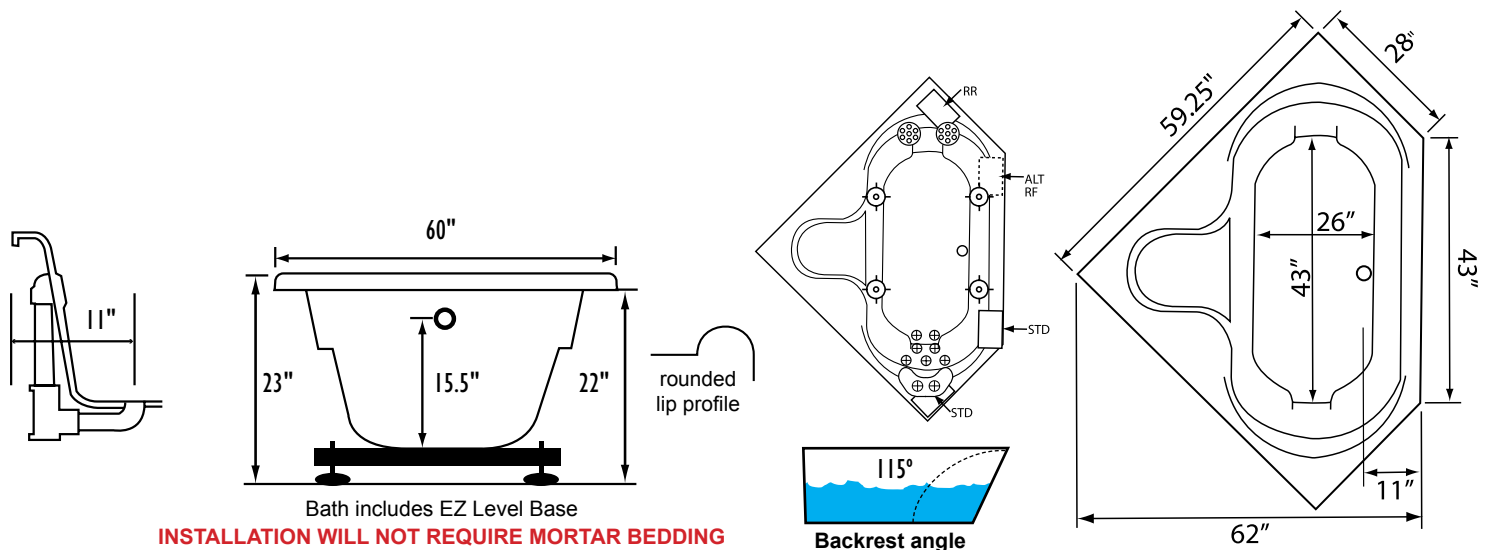

Retreat REHP6060

60" x 60" x 23"

HYDRO PLATINUM SERIES

Hydro Massage
Your Health ... Our Passion

PRODUCT NUMBER: REHP6060

TECHNICAL SPECIFICATIONS	
Drain	Side drain
Pump Location(s): Select 2	Std. = Standard / Alt LF/RF Optional
Bath Weight (empty)	180 lbs
Gallons to Operate	50-75
ELECTRICAL SPECIFICATIONS	
Motor/Pump	(2) 115v 20AMP GFCI Circuits
Inline Stainless Steel Heater	(1) 115v 20AMP GFCI Circuit

- Grab Bar(s) - 1 on Side Drain baths
White, Biscuit, Bone, Brushed Nickel, Polished Chrome
- Chromotherapy Lighting
- Deluxe Cable Drain - White, Biscuit, Bone, Brushed Nickel,
Oil Rubbed Bronze, Polished Chrome
- Deluxe Cushion Pillow on two person baths
- Neck Massage Pillow
- EZ Level Base
- FDA Recipe Non-Toxic Food & Beverage Grade Plumbing (primarily)
- 30 Point Quality Assurance Factory Test

REQUIREMENTS

- Pump Locations: Select 2
- Electrical: three 115v 20AMP GFCI Circuits
- Drain and Grab Bars: Select Color / Finish
- Tub should not be supported by the lip in any way. Level tub & screw or glue EZ Level adjustable legs to sub floor.**
- CUT OUT DIMENSIONS:**
 - OVALS:** A template will be provided
 - RECTANGLES:** Subtract 1" to 1.5" from length & width for hole cut out size

EZ CLEAN CAST ACRYLIC LIMITED LIFETIME WARRANTY **US ANSI**

OPTIONAL FEATURES & ACCESSORIES

(Please type in the box below)

INSTALLATION WILL NOT REQUIRE MORTAR BEDDING

Some standard & most alternate pump locations may stickout past perimeter of the bath 1"-3". NOTE: Graphics may not be to scale. Specifications and features are subject to change without notice and are ± .25". All final measurements should be taken from tub on site. Access 18"x 18" or larger is required for each pump. Consult your contractor for installation requirements.