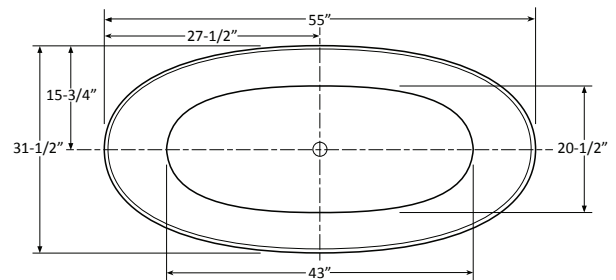

Specifications and features are subject to change without notice and are + .25". All final measurements should be taken from tub on site.
HydroMassage Products LLC • 303-341-1845 • Fax: 303-342-1850 • www.hydromassageproducts.com