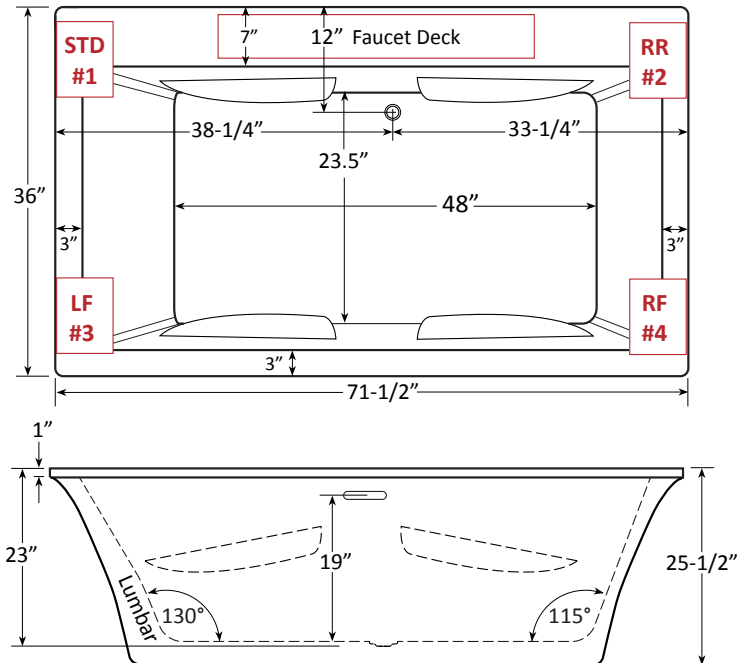

Reward 7236SD Drop In Bath | Bathtub Only

Product Number: RET07236SDFS 72" x 36" x 25"

STANDARD & OPTIONAL ACCESSORIES

DRAINS & OVERFLOWS INFORMATION

- Overflow: Integral Slotted in Acrylic - no finishes available.
- Bath Drain: Pop up: Included- Polished Chrome or Brushed Nickel.
Optional - White, Biscuit, Black, Polished Nickel, Oil Rubbed Bronze.
- In Floor Drain EZ Fast Connect (**optional**)

ADDITIONAL INFORMATION

6 1/2" or more space required to access equipment panel. Tub may also need to be shifted or disconnected in some situations.

Access panel equipment design and location may vary based on model.

Your qualified installer must water test and run all equipment before leaving your home to ensure proper operation and validate warranty.

TECHNICAL SPECIFICATIONS

Side drain

Specifications and features are subject to change without notice and are + .25". All final measurements should be taken from tub on site.