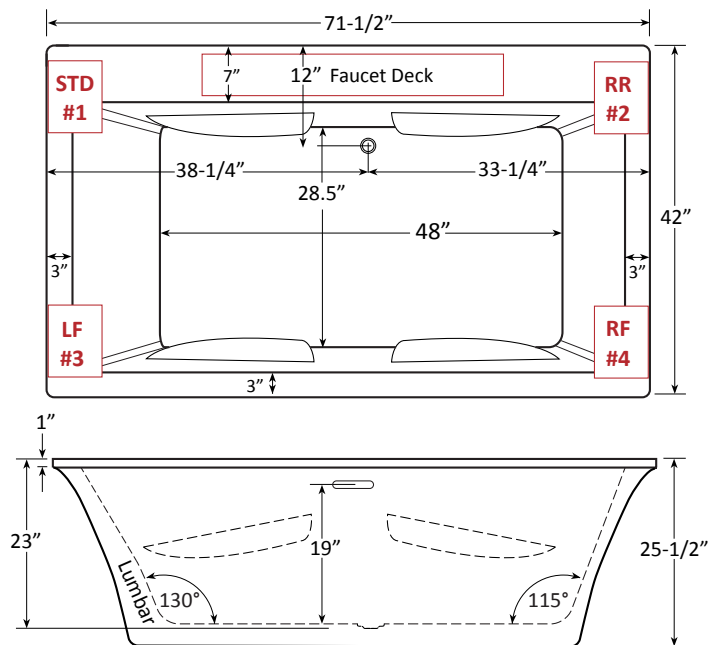

Reward 7242SD Drop In Bath | Bathtub Only

Product Number: RET07242SD 72" x 42" x 25"

STANDARD & OPTIONAL ACCESSORIES

DRAINS & OVERFLOWS INFORMATION

- Overflow: Integral Slotted in Acrylic - no finishes available.
- Bath Drain: Pop up: Included- Polished Chrome or Brushed Nickel.
Optional - White, Biscuit, Black, Polished Nickel, Oil Rubbed Bronze.
- In Floor Drain EZ Fast Connect (**optional**)

ADDITIONAL INFORMATION

6 1/2" or more space required to access equipment panel. Tub may also need to be shifted or disconnected in some situations.

Access panel equipment design and location may vary based on model.

Your qualified installer must water test and run all equipment before leaving your home to ensure proper operation and validate warranty.

TECHNICAL SPECIFICATIONS

Side drain

Specifications and features are subject to change without notice and are + .25". All final measurements should be taken from tub on site.