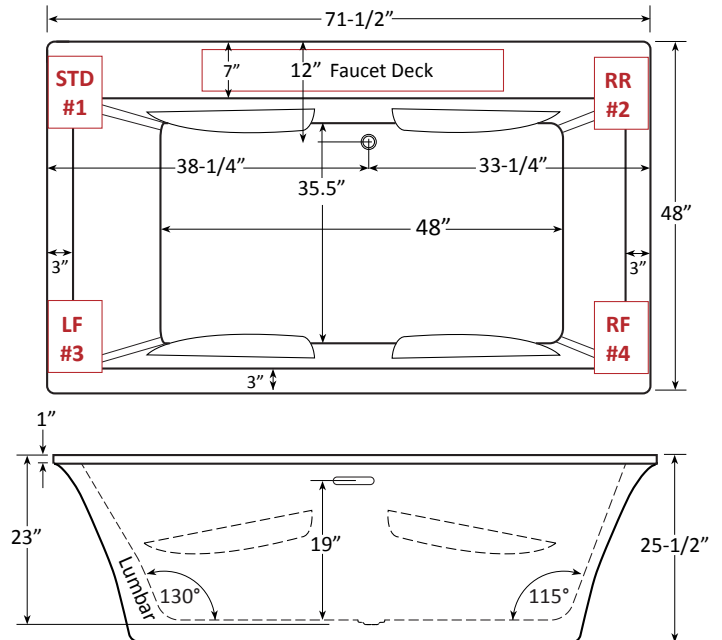

Reward 7248SD Drop In Bath | Bathtub Only

Product Number: RET07248SD 72" x 48" x 25"

STANDARD & OPTIONAL ACCESSORIES

DRAINS & OVERFLOWS INFORMATION

- Overflow: Integral Slotted in Acrylic - no finishes available.
- Bath Drain: Pop up: Included- Polished Chrome or Brushed Nickel.
Optional - White, Biscuit, Black, Polished Nickel, Oil Rubbed Bronze.
- In Floor Drain EZ Fast Connect (optional)

ADDITIONAL INFORMATION

6 1/2" or more space required to access equipment panel. Tub may also need to be shifted or disconnected in some situations.

Access panel equipment design and location may vary based on model.

Your qualified installer must water test and run all equipment before leaving your home to ensure proper operation and validate warranty.

TECHNICAL SPECIFICATIONS

Side drain

Specifications and features are subject to change without notice and are + .25". All final measurements should be taken from tub on site.