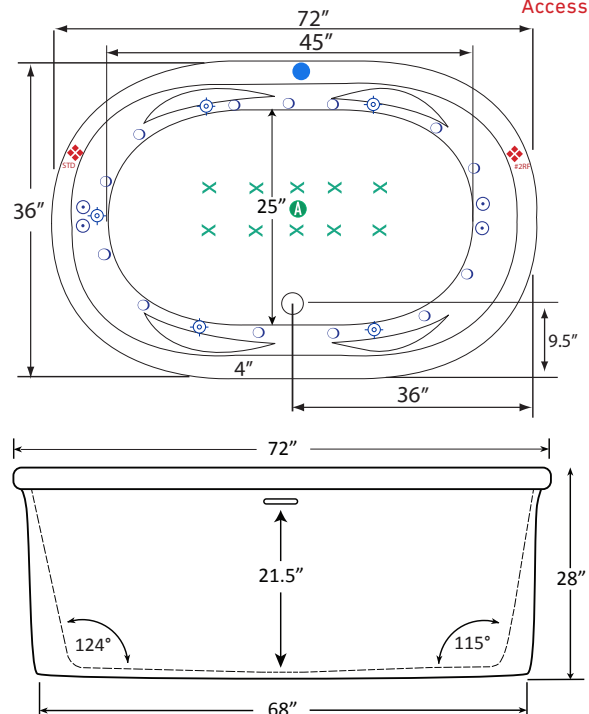

### FAUCET INFORMATION

- Deck Mount or Floor mount (not included & no faucet holes drilled)
- Access Panel recommended for Deck faucet (optional)
- Floor mount verify spout distance

### TECHNICAL SPECIFICATIONS

Side drain  
Pump Location(s): Standard or #2RF

### ELECTRICAL REQUIREMENTS

(2) 115v 20AMP GFCI Circuits

Faucet Access Panel

Equipment Access Panel

Specifications and features are subject to change without notice and are + .25". All final measurements should be taken from tub on site.