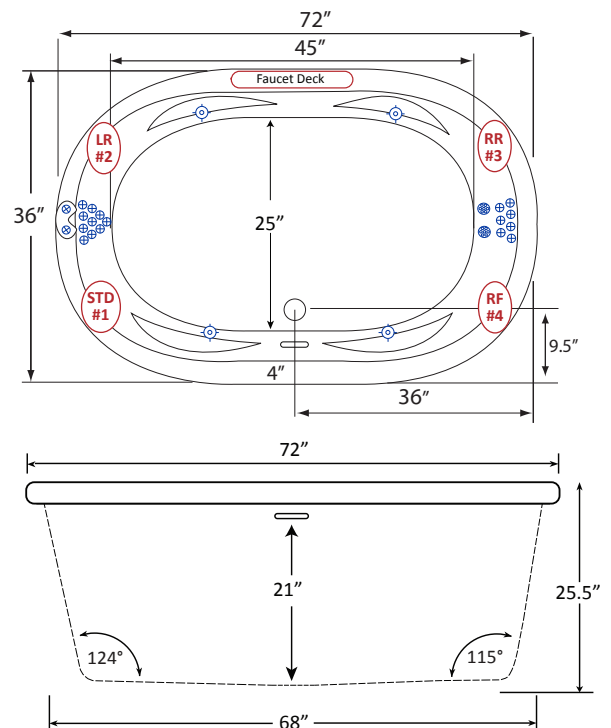

JETS: 25 Total

- ⊕ 17 AccuMassage Back Jets
- ⊕ 2 AccuMassage Neck Pillow Jets
- ⊕ 4 Ultra Flow Water Jets
- ⊕ 2 Sole Soother Foot Jets

PUMPS

2 - 3.25 Hydropower 3-speed Pump
Quiet Pad Anti-Vibration Mounted Pumps

HEATERS

Stainless Steel Electric Heater • Warm Back Rest Tubing Zone

CONTROLS

Air Switch On/Off Control(s) for Hydro Pump &
Chromatherapy Lighting
3-speed Massage: High, medium, low

PURITY

Hydro Clean Water Purity System • HydroCleanse

DRAINS & OVERFLOWS INFORMATION

- Overflow: Integral Slotted in Acrylic – no finishes available
- Bath Drain: Pop up: Included - Polished Chrome or Brushed Nickel
  Optional: White, Biscuit, Black, Polished Nickel, Oil Rubbed Bronze
- In Floor Drain EZ Fast Connect (optional)

FAUCET INFORMATION

- Note: Faucet Deck on the technical drawing for reference.

STANDARD ACCESSORIES

Grab Bar(s): One - White, Biscuit, Bone, Brushed Nickel, Polished Chrome, Oil Rubbed Bronze

Chromatherapy Lighting • Deluxe Cushion Pillow • EZ Level Base • FDA Recipe Non-Toxic Food & Beverage Grade Plumbing (primarily) • 30 Point Quality Assurance Factory Test

ADDITIONAL INFORMATION

Your qualified installer must water test and run all equipment before leaving your home to ensure proper operation and validate warranty.

TECHNICAL SPECIFICATIONS

Side drain
Select Pump Location(s): Standard, LR#2, RR#3 or RF#4

ELECTRICAL REQUIREMENTS

(3) 115v 20AMP GFCI Circuits

Specifications and features are subject to change without notice and are + .25". All final measurements should be taken from tub on site.

HydroMassage Products LLC • 303-341-1845 • Fax: 303-341-1850 • www.hydromassageproducts.com