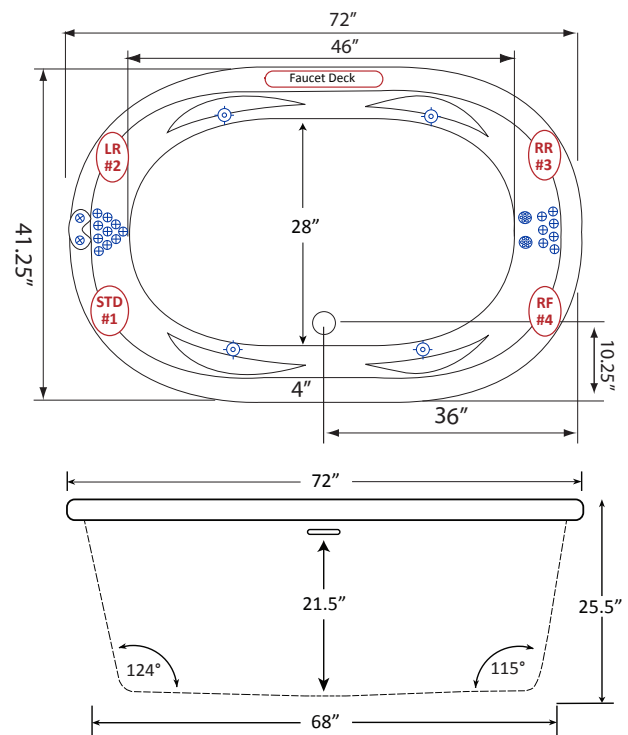

STANDARD & OPTIONAL ACCESSORIES

JETS: 25 Total

- ⊕ 17 AccuMassage Back Jets
- ⊗ 2 AccuMassage Neck Pillow Jets
- ⊕ 4 Ultra Flow Water Jets
- ⊗ 2 Sole Soother Foot Jets

PUMPS

2 - 3.25 Hydropower 3-speed Pump
Quiet Pad Anti-Vibration Mounted Pumps

HEATERS

Stainless Steel Electric Heater

CONTROLS

Air Switch On/Off Control(s) for Hydro Pump &
Chromatherapy Lighting
3-speed Massage: High, medium, low

PURITY

Hydro Clean Water Purity System • HydroCleanse

DRAINS & OVERFLOWS INFORMATION

- Overflow: Integral Slotted in Acrylic – no finishes available
- Bath Drain: Pop up: Included - Polished Chrome or Brushed Nickel
  Optional: White, Biscuit, Black, Polished Nickel, Oil Rubbed Bronze
- In Floor Drain EZ Fast Connect (optional)

FAUCET INFORMATION

- Note: Faucet Deck on the technical drawing for reference.

STANDARD ACCESSORIES

Grab Bar(s): One - White, Biscuit, Bone, Brushed Nickel, Polished Chrome, Oil Rubbed Bronze

Chromatherapy Lighting • Deluxe Cushion Pillow • EZ Level Base • FDA Recipe Non-Toxic Food & Beverage Grade Plumbing (primarily) • 30 Point Quality Assurance Factory Test

ADDITIONAL INFORMATION

Your qualified installer must water test and run all equipment before leaving your home to ensure proper operation and validate warranty.

TECHNICAL SPECIFICATIONS

Side drain

Select Pump Location(s): Standard, LR#2, RR#3 or RF#4

ELECTRICAL REQUIREMENTS

(3) 115v 20AMP GFCI Circuits

Specifications and features are subject to change without notice and are + .25". All final measurements should be taken from tub on site.

HydroMassage Products LLC • 303-341-1845 • Fax: 303-341-1850 • www.hydromassageproducts.com

12/22