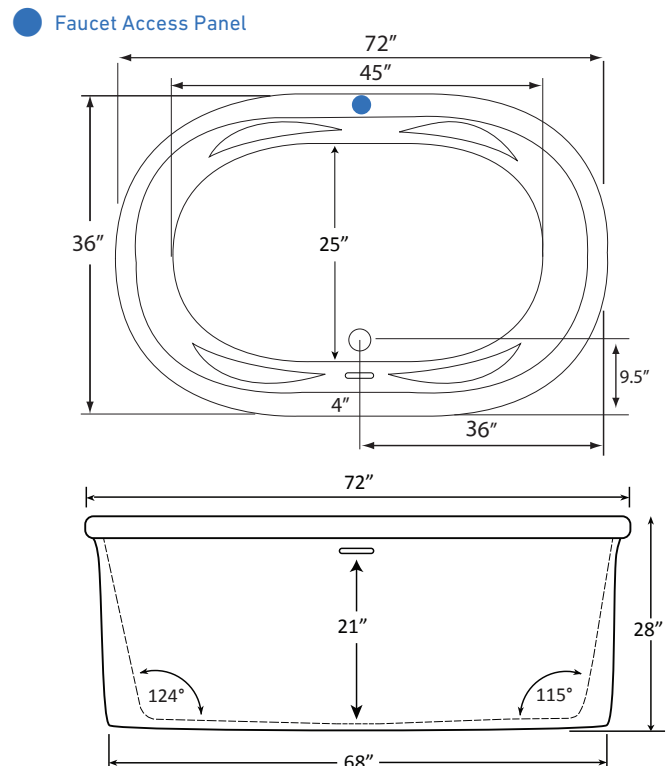

### FAUCET INFORMATION

- Deck Mount or Floor mount (not included & no faucet holes drilled)
- Access Panel recommended for Deck faucet (**optional**)
- Floor mount verify spout distance

### TECHNICAL SPECIFICATIONS

Side drain

Specifications and features are subject to change without notice and are + .25". All final measurements should be taken from tub on site.

HydroMassage Products LLC • 303-341-1845 • Fax: 303-341-1850 • [www.hydromassageproducts.com](http://www.hydromassageproducts.com)