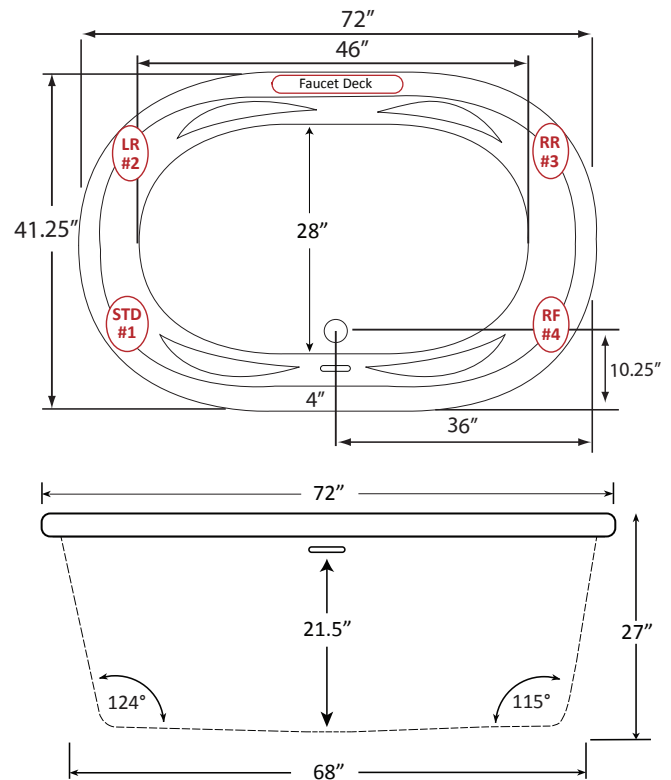

# Rosabella 7242SD Drop In Bath | Bathtub Only

Product Number: ROT07242SD 72" x 42" x 27"

### FAUCET INFORMATION

- Deck Mount or Floor mount (not included & no faucet holes drilled)
- Access Panel recommended for Deck faucet (optional)
- Floor mount verify spout distance

### FAUCET INFORMATION

- Note: Faucet Deck on the technical drawing for reference.

### TECHNICAL SPECIFICATIONS

Side drain

Select Pump Location(s): Standard, LR#2, RR#3 or RF#4

Specifications and features are subject to change without notice and are + .25". All final measurements should be taken from tub on site.