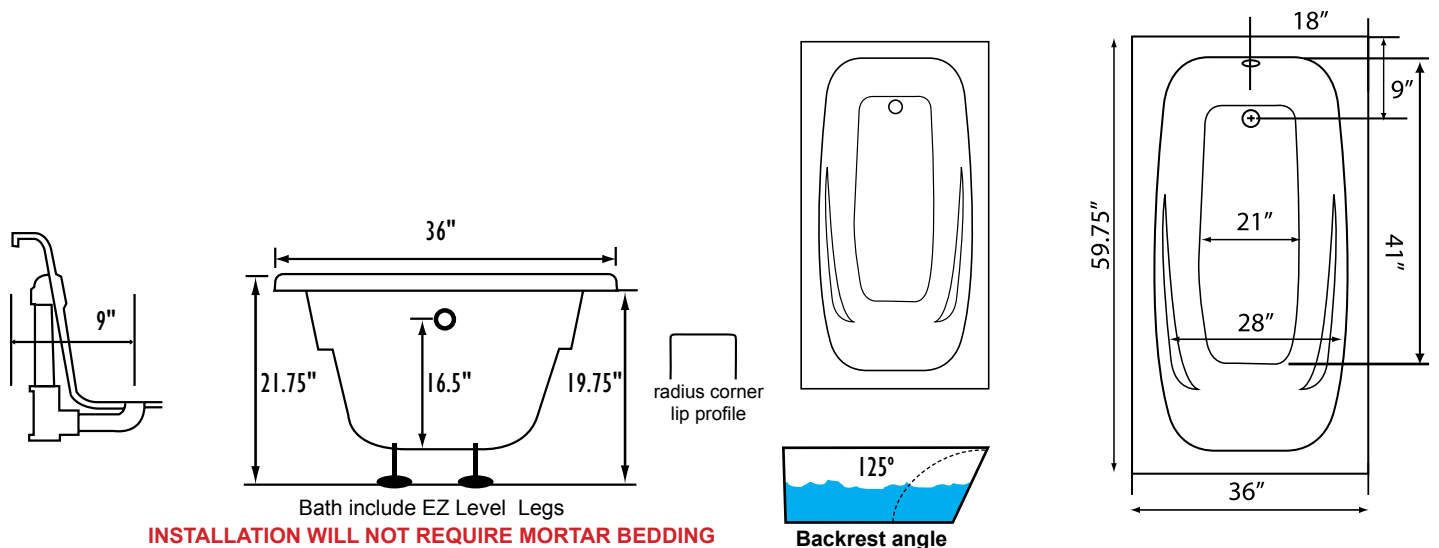

Serenity SETO6036 60" x 36" x 22"

TUB ONLY SERIES

Hydro Massage
Your Health ... Our Passion

PRODUCT NUMBER: SETO6036  

TECHNICAL SPECIFICATIONS	
Drain	End drain
Pump Location(s): N/A	Std. = Standard / Alt LF/RF Optional
Bath Weight (empty)	135 lbs
Gallons to Operate	42-60
ELECTRICAL SPECIFICATIONS	
Motor/Pump	N/A
Inline Stainless Steel Heater	N/A

BATHERS: 1	
INSTALLATION	
•	DECK (D)
	UNDER MOUNT (U)
•	ALCOVE (A)
	FREESTANDING (F)
	CLAWFOOT (L)
	PEDESTAL (P)

STANDARD FEATURES & ACCESSORIES for TUB ONLY SERIES

STANDARD ACCESSORIES

EZ Level Adjustable Legs

REQUIREMENTS

Tub should not be supported by the lip in any way.

Level tub & screw or glue EZ Level adjustable legs to sub floor.

CUT OUT DIMENSIONS:

OVALS: A template will be provided

RECTANGLES: Subtract 1" to 1.5" from length & width for hole cut out size

EZ CLEAN CAST ACRYLIC

LIMITED LIFETIME WARRANTY

OPTIONAL FEATURES & ACCESSORIES

(Please type in the box below)

Some standard & most alternate pump locations may stickout past perimeter of the bath 1"-3". NOTE: Graphics may not be to scale. Specifications and features are subject to change without notice and are $\pm .25"$. All final measurements should be taken from tub on site. Access 18"x 18" or larger is required for each pump. Consult your contractor for installation requirements.