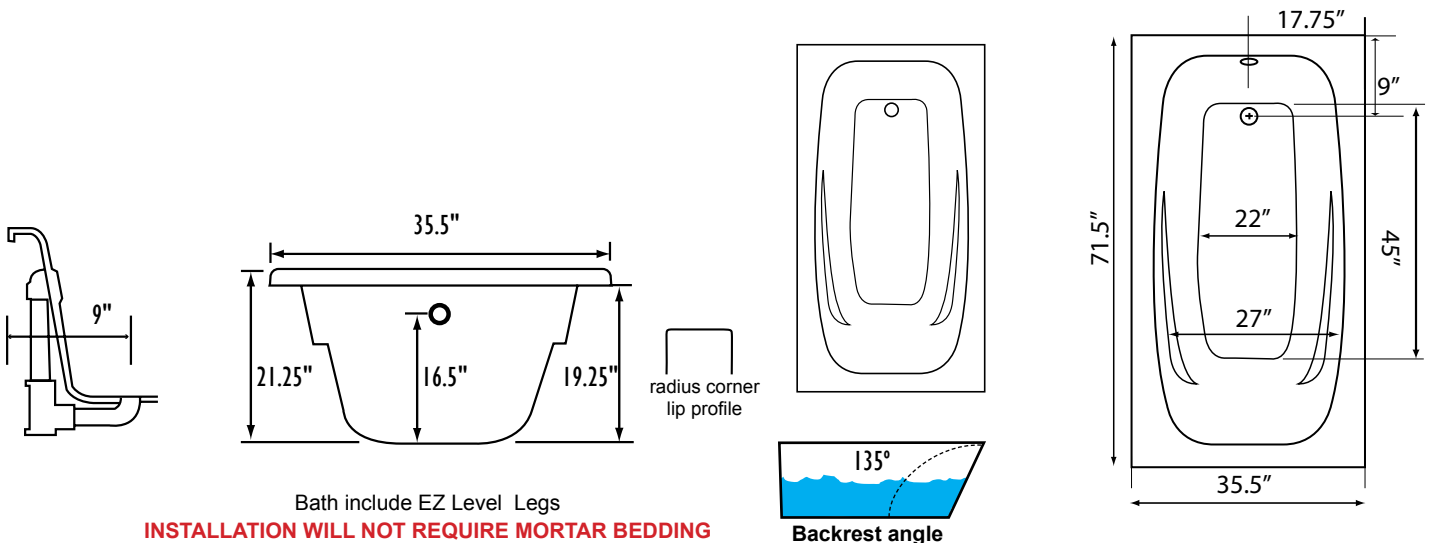

# Serenity SETO7236 72" x 36" x 21"

PRODUCT NUMBER: SETO7236  

TUB ONLY SERIES

*Hydro Massage*  
Your Health ... Our Passion

TECHNICAL SPECIFICATIONS	
Drain	End drain
Pump Location(s): N/A	Std. = Standard / Alt LF/RF Optional
Bath Weight (empty)	160 lbs
Gallons to Operate	54-72
ELECTRICAL SPECIFICATIONS	
Motor/Pump	N/A
Inline Stainless Steel Heater	N/A

### REQUIREMENTS

Tub should not be supported by the lip in any way. Level tub & screw or glue EZ Level adjustable legs to sub floor.

### CUT OUT DIMENSIONS:

**OVALS:** A template will be provided

**RECTANGLES:** Subtract 1" to 1.5" from length & width for hole cut out size

EZ CLEAN CAST ACRYLIC  
LIMITED LIFETIME WARRANTY  us ANSI

## OPTIONAL FEATURES & ACCESSORIES

(Please type in the box below)

Some standard & most alternate pump locations may stickout past perimeter of the bath 1"-3". NOTE: Graphics may not be to scale. Specifications and features are subject to change without notice and are  $\pm .25"$ . All final measurements should be taken from tub on site. Access 18"x 18" or larger is required for each pump. Consult your contractor for installation requirements.