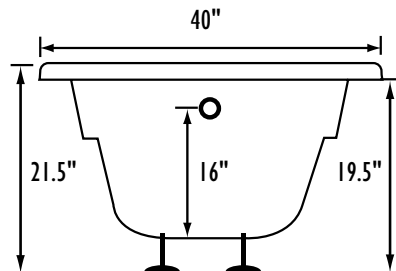

Serenity AG9440 94" x 40" x 22"

PRODUCT NUMBER: SEAG9440  

AIR GOLD SERIES

Hydro Massage
Your Health ... Our Passion

TECHNICAL SPECIFICATIONS	
Drain	End drain
Pump Location(s): Select 1	Std. = Standard / Alt LF/RF Optional
Bath Weight (empty)	215 lbs
Gallons to Operate	85-110
ELECTRICAL SPECIFICATIONS	
Motor/Pump	(1) 115v 20AMP GFCI Circuits

CUT OUT DIMENSIONS:

OVALS: A template will be provided

RECTANGLES: Subtract 1" to 1.5" from length & width for hole cut out size

EZ CLEAN CAST ACRYLIC LIMITED LIFETIME WARRANTY 

OPTIONAL FEATURES & ACCESSORIES

Bath include EZ Level Legs

INSTALLATION WILL NOT REQUIRE MORTAR BEDDING

Some standard & most alternate pump locations may stickout past perimeter of the bath 1"-3". NOTE: Graphics may not be to scale. Specifications and features are subject to change without notice and are ± .25". All final measurements should be taken from tub on site. Access 18"x 18" or larger is required for each pump. Consult your contractor for installation requirements.