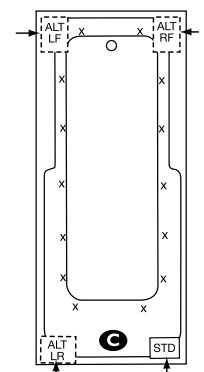

Serenity AG9440 94" x 40" x 22"

PRODUCT NUMBER: SEAG9440  

AIR GOLD SERIES

Hydro Massage
Your Health ... Our Passion

TECHNICAL SPECIFICATIONS	
Drain	End drain
Pump Location(s): Select 1	Std. = Standard / Alt LF/RF Optional
Bath Weight (empty)	215 lbs
Gallons to Operate	85-110
ELECTRICAL SPECIFICATIONS	
Motor/Pump	(1) 115v 20AMP GFCI Circuits

COLOR

Only Available in White

REQUIREMENTS

Pump Locations: Select 1
Electrical: one 115v 20AMP GFCI Circuits
Drain: Select Color / Finish

Tub should not be supported by the lip in any way.

Level tub & screw or glue EZ Level adjustable legs to sub floor.

CUT OUT DIMENSIONS:

OVALS: A template will be provided

RECTANGLES: Subtract 1" to 1.5" from length & width for hole cut out size

EZ CLEAN CAST ACRYLIC LIMITED LIFETIME WARRANTY 

OPTIONAL FEATURES & ACCESSORIES

Bath include EZ Level Legs

INSTALLATION WILL NOT REQUIRE MORTAR BEDDING

Some standard & most alternate pump locations may stickout past perimeter of the bath 1"-3". NOTE: Graphics may not be to scale. Specifications and features are subject to change without notice and are ± .25". All final measurements should be taken from tub on site. Access 18"x 18" or larger is required for each pump. Consult your contractor for installation requirements.