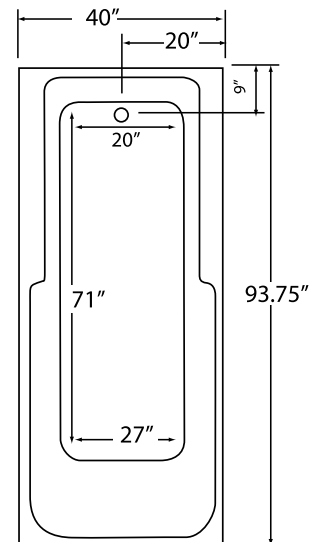

Serenity AG9440 94" x 40" x 22"

PRODUCT NUMBER: SEAG9440  

AIR GOLD SERIES

Hydro Massage
Your Health ... Our Passion

TECHNICAL SPECIFICATIONS	
Drain	End drain
Pump Location(s): Select 1	Std. = Standard / Alt LF/RF Optional
Bath Weight (empty)	215 lbs
Gallons to Operate	85-110
ELECTRICAL SPECIFICATIONS	
Motor/Pump	(1) 115v 20AMP GFCI Circuits

COLOR

Only Available in White

REQUIREMENTS

Pump Locations: Select 1
Electrical: one 115v 20AMP GFCI Circuits
Drain: Select Color / Finish

Tub should not be supported by the lip in any way.

Level tub & screw or glue EZ Level adjustable legs to sub floor.

CUT OUT DIMENSIONS:

OVALS: A template will be provided

RECTANGLES: Subtract 1" to 1.5" from length & width for hole cut out size

EZ CLEAN CAST ACRYLIC LIMITED LIFETIME WARRANTY 

OPTIONAL FEATURES & ACCESSORIES

Bath include EZ Level Legs

INSTALLATION WILL NOT REQUIRE MORTAR BEDDING

Some standard & most alternate pump locations may stickout past perimeter of the bath 1"-3". NOTE: Graphics may not be to scale. Specifications and features are subject to change without notice and are ± .25". All final measurements should be taken from tub on site. Access 18"x 18" or larger is required for each pump. Consult your contractor for installation requirements.