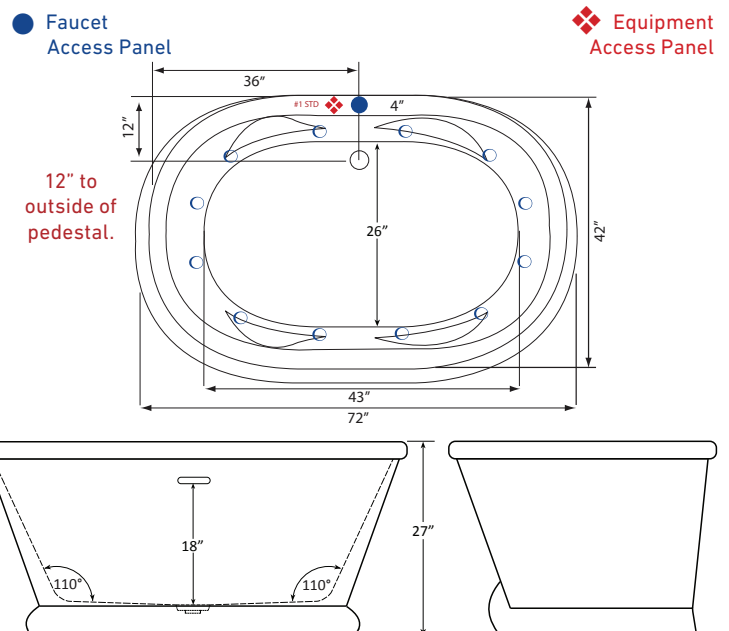

ELECTRICAL REQUIREMENTS

(1) 115v 20AMP GFCI Circuits

Decorative Pedestal is not on back side in order to accommodate equipment access. This side should be placed against wall.