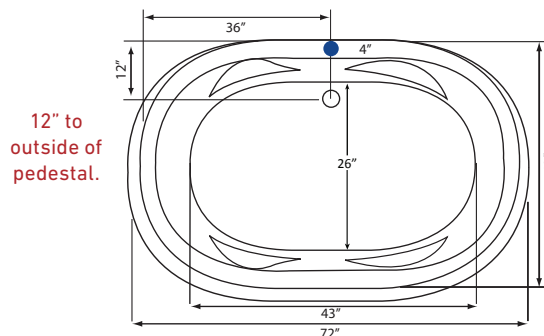

### TECHNICAL SPECIFICATIONS

Side drain

- Faucet Access Panel

Decorative Pedestal is not on back side in order to accommodate equipment access. This side should be placed against wall.