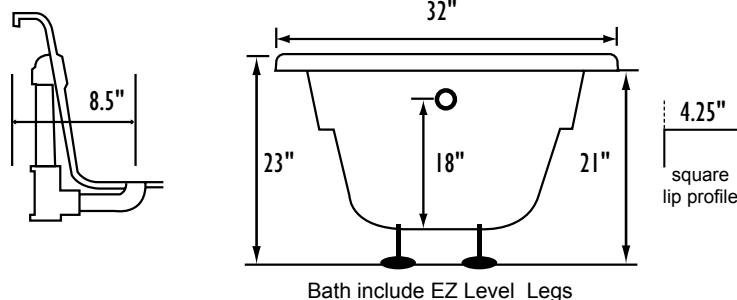

REQUIREMENTS

Pump Locations: Select 1
Electrical: one 115v 20AMP GFCI Circuits
Drain: Select Color / Finish
Tub should not be supported by the lip in any way.
Level tub & screw or glue EZ Level adjustable legs to sub floor.
CUT OUT DIMENSIONS:
OVALS: A template will be provided
RECTANGLES: Subtract 1" to 1.5" from length & width for hole cut out size

INSTALLATION WILL NOT REQUIRE MORTAR BEDDING

Some standard & most alternate pump locations may stickout past perimeter of the bath 1"-3". **NOTE: Graphics may not be to scale. Specifications and features are subject to change without notice and are ± .25". All final measurements should be taken from tub on site. Access 18"x 18" or larger is required for each pump. Consult your contractor for installation requirements.**