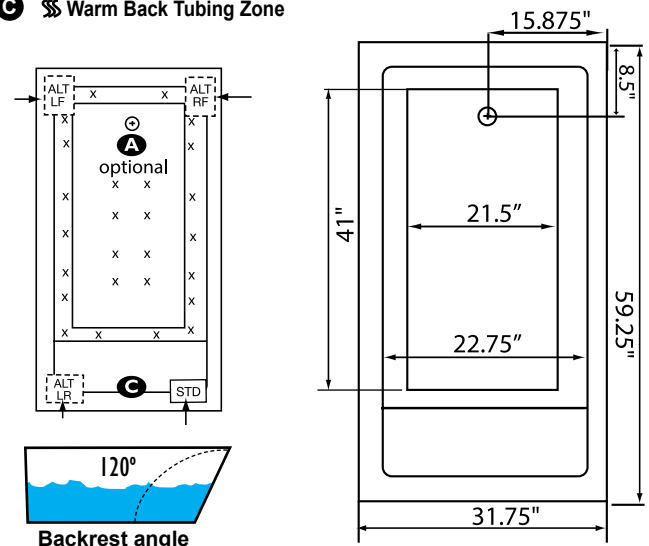

REQUIREMENTS

Pump Locations: Select 1
Electrical: one 115v 20AMP GFCI Circuits
Drain: Select Color / Finish
Tub should not be supported by the lip in any way.
Level tub & screw or glue EZ Level adjustable legs to sub floor.
CUT OUT DIMENSIONS:
OVALS: A template will be provided
RECTANGLES: Subtract 1" to 1.5" from length & width for hole cut out size

EZ CLEAN CAST ACRYLIC LIMITED LIFETIME WARRANTY  **US ANSI TEXTURED FLOOR**

OPTIONAL FEATURES & ACCESSORIES

(Please type in the box below)

- A** X **HTT® Leg Therapy Air Massage System** includes 10 Air Jets on the floor. Optional on Combo Plat and Combo Gold Series
- B** X **6 Jet HTT® Back Massage System:** N/A on Combo Series-Standard on Plat series
- C**  **Warm Back Tubing Zone**

INSTALLATION WILL NOT REQUIRE MORTAR BEDDING

Some standard & most alternate pump locations may stickout past perimeter of the bath 1"-3". **NOTE: Graphics may not be to scale. Specifications and features are subject to change without notice and are ± .25". All final measurements should be taken from tub on site. Access 18"x 18" or larger is required for each pump. Consult your contractor for installation requirements.**