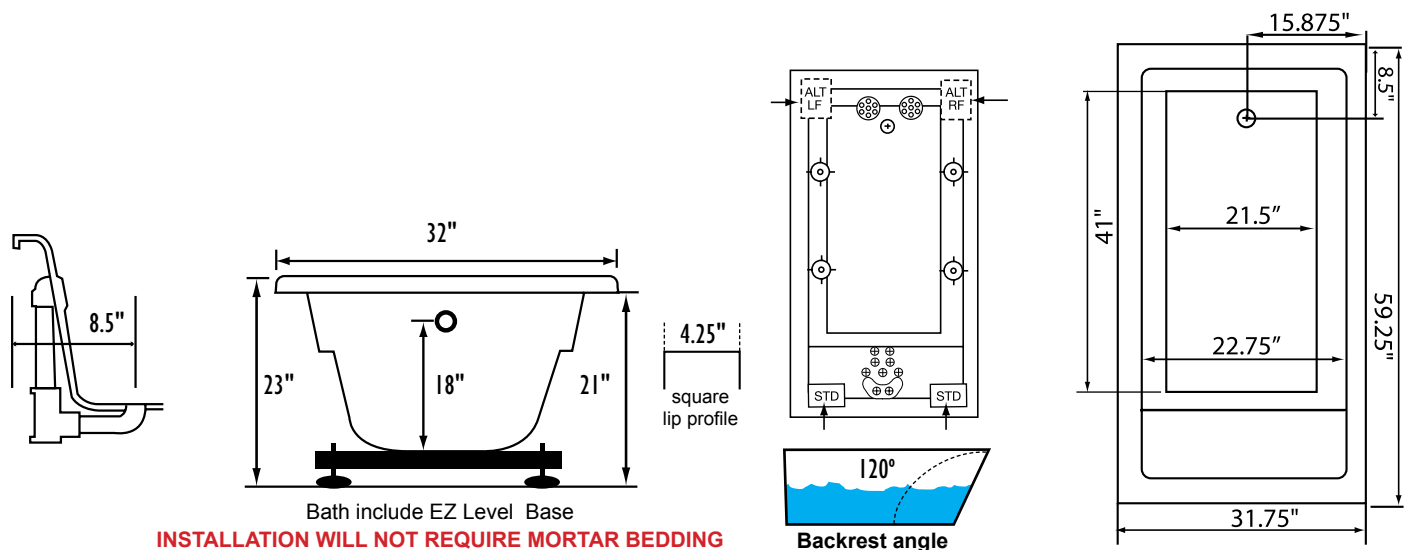

Zen ZEHP6032 60" x 32" x 23"

PRODUCT NUMBER: ZEHP6032 **D U A**

HYDRO PLATINUM SERIES

Hydro Massage
Your Health ... Our Passion

TECHNICAL SPECIFICATIONS	
Drain	End drain
Pump Location(s): Select 2	Std. = Standard / Alt LF/RF Optional
Bath Weight (empty)	150 lbs
Gallons to Operate	39-57
ELECTRICAL SPECIFICATIONS	
Motor/Pump	(2) 115v 20AMP GFCI Circuits
Inline Stainless Steel Heater	(1) 115v 20AMP GFCI Circuit

PURITY

- HydroClean Water Purity System
- HydroCleanse

STANDARD ACCESSORIES

- Grab Bar(s) - 2 on End Drain baths - White, Biscuit, Bone, Brushed Nickel, Polished Chrome
- Chromatherapy Lighting
- Deluxe Cable Drain - White, Biscuit, Bone, Brushed Nickel, Oil Rubbed Bronze, Polished Chrome
- Deluxe Cushion Pillow on two person baths
- Neck Massage Pillow
- EZ Level Base
- FDA Recipe Non-Toxic Food & Beverage Grade Plumbing (primarily)
- 30 Point Quality Assurance Factory Test

REQUIREMENTS

- Pump Locations: Select 2
- Electrical: three 115v 20AMP GFCI Circuits
- Drain and Grab Bars: Select Color / Finish
- Tub should not be supported by the lip in any way.**
- Level tub & screw or glue EZ Level adjustable legs to sub floor.**
- CUT OUT DIMENSIONS:**
 - OVALS:** A template will be provided
 - RECTANGLES:** Subtract 1" to 1.5" from length & width for hole cut out size

EZ CLEAN CAST ACRYLIC LIMITED LIFETIME WARRANTY **US ANSI TEXTURED FLOOR**

OPTIONAL FEATURES & ACCESSORIES

(Please type in the box below)

Some standard & most alternate pump locations may stickout past perimeter of the bath 1"-3". NOTE: Graphics may not be to scale. Specifications and features are subject to change without notice and are ± .25". All final measurements should be taken from tub on site. Access 18"x 18" or larger is required for each pump. Consult your contractor for installation requirements.