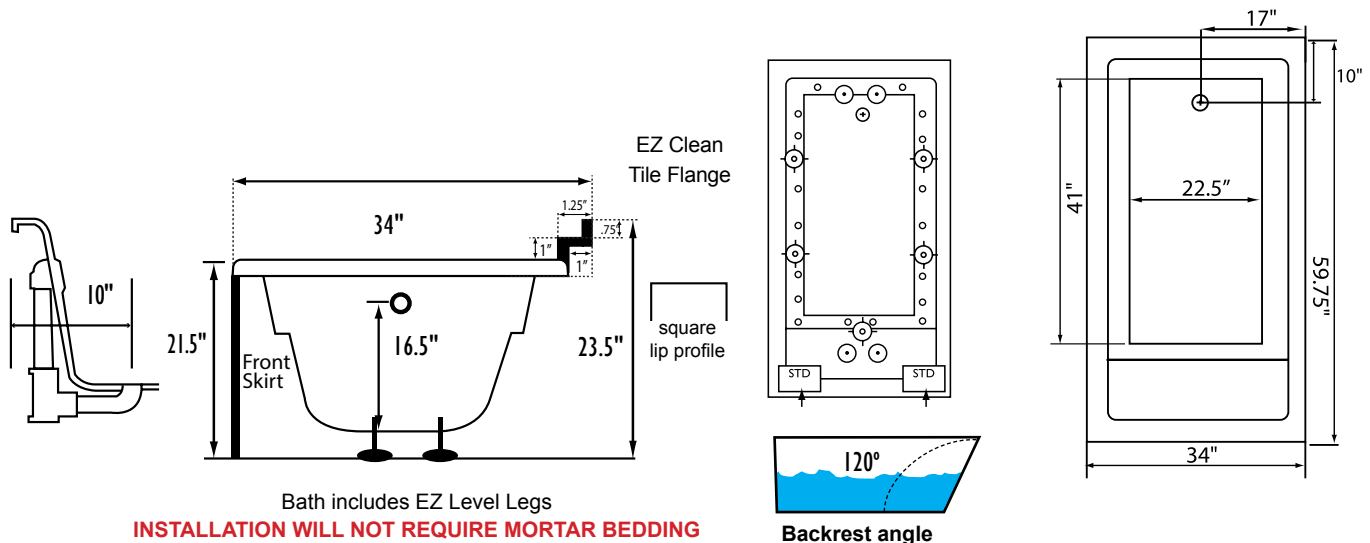

BATHERS: 1	
INSTALLATION	
	DECK (D)
	UNDER MOUNT (U)
•	ALCOVE (A)
	FREESTANDING (F)
	CLAWFOOT (L)
	PEDESTAL (P)

Jet & Control placement may vary

Integral Skirt w magnetic access panel

STANDARD FEATURES & ACCESSORIES for COMBINATION SILVER SERIES BATHS _____

CONTROLS

- Air Switch On/Off Control(s)
- Automatic Purge & Dry Cycle Control

PURITY

- HydroClean Water Purity System
- HydroCleanse

STANDARD ACCESSORIES

- Mood Light
- Lift & Turn Drain - White, Biscuit, Bone, Brushed Nickel, Oil Rubbed Bronze, Polished Chrome
- Deluxe Cushion Pillow
- Integral Skirt with Magnetic Access Panel
- EZ Level Adjustable Legs
- FDA Recipe Non-Toxic Food & Beverage Grade Plumbing (primarily)
- 30 Point Quality Assurance Factory Test

REQUIREMENTS

- Pump Locations: Select 2
- Electrical: two 115v 20amp GFCI Circuits
- Tub should not be supported by the lip in any way. Level tub & screw or glue adjustable legs to sub floor.**
- CUT OUT DIMENSIONS:**
 - OVALS:** A template will be provided
 - RECTANGLES:** Subtract 1" to 1.5" from length & width for hole cut out size

EZ CLEAN CAST ACRYLIC LIMITED LIFETIME WARRANTY 

OPTIONAL FEATURES & ACCESSORIES

(Please type in the box below)

Bath includes EZ Level Legs
INSTALLATION WILL NOT REQUIRE MORTAR BEDDING

Backrest angle

Some standard & most alternate pump locations may stickout past perimeter of the bath 1"-3". NOTE: Graphics may not be to scale. Specifications and features are subject to change without notice and are ± .25". All final measurements should be taken from tub on site. Access 18"x 18" or larger is required for each pump. Consult your contractor for installation requirements.