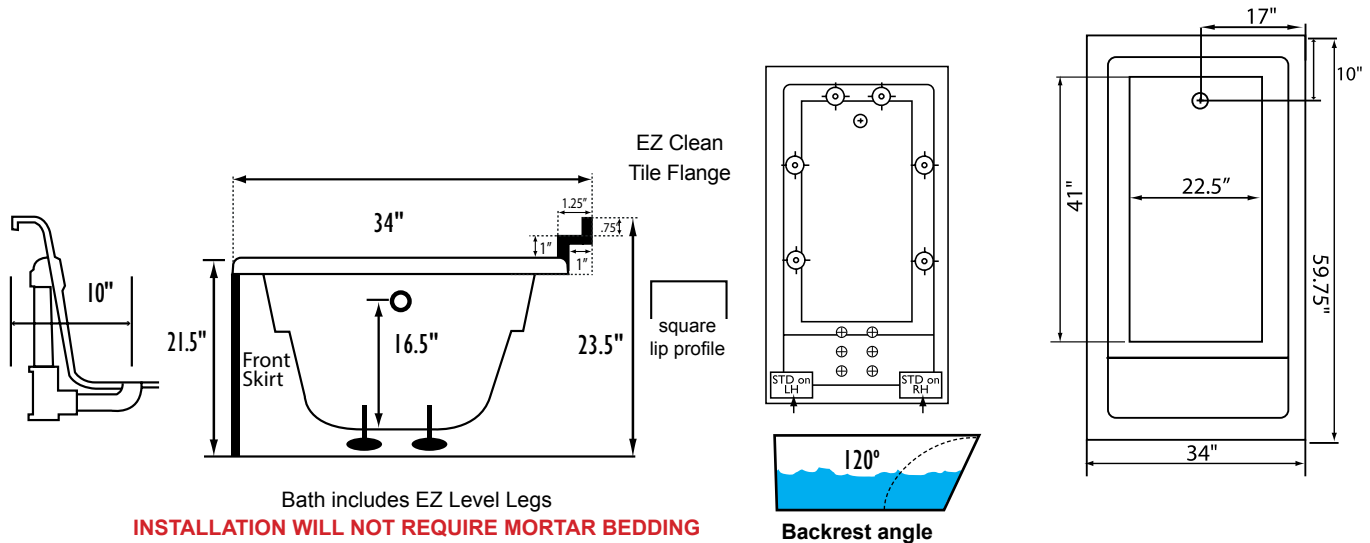

### STANDARD ACCESSORIES

- Mood Light
- Lift & Turn Drain - White, Biscuit, Bone, Brushed Nickel, Oil Rubbed Bronze, Polished Chrome
- Deluxe Cushion Pillow
- Integral Skirt with Magnetic Access Panel
- EZ Level Adjustable Legs
- FDA Recipe Non-Toxic Food & Beverage Grade Plumbing (primarily)
- 30 Point Quality Assurance Factory Test

### REQUIREMENTS

- Pump Locations: Select 1
- Electrical: two 115v GFCI Circuits
- Drain: Select Color / Finish
- Tub should not be supported by the lip in any way.**
- Level tub & screw or glue adjustable legs to sub floor.**
- CUT OUT DIMENSIONS:**
- OVALS:** A template will be provided
- RECTANGLES:** Subtract 1" to 1.5" from length & width for hole cut out size

## OPTIONAL FEATURES & ACCESSORIES

(Please type in the box below)

Bath includes EZ Level Legs  
**INSTALLATION WILL NOT REQUIRE MORTAR BEDDING**

Some standard & most alternate pump locations may stickout past perimeter of the bath 1"-3". NOTE: Graphics may not be to scale. Specifications and features are subject to change without notice and are ± .25". All final measurements should be taken from tub on site. Access 18"x 18" or larger is required for each pump. Consult your contractor for installation requirements.