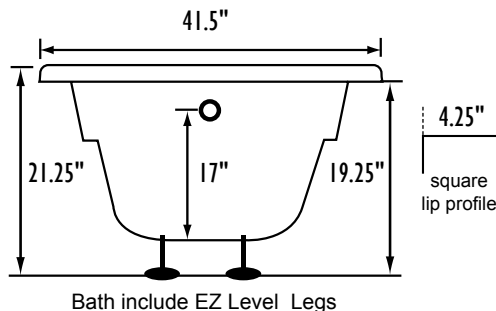

REQUIREMENTS

Pump Location(s): Select 1
Electrical: one 115v 20AMP GFCI Circuits
Drain: Select Color / Finish

Tub should not be supported by the lip in any way.

Level tub & screw or glue EZ Level adjustable legs to sub floor.

CUT OUT DIMENSIONS:

OVALS: A template will be provided

RECTANGLES: Subtract 1" to 1.5" from length & width for hole cut out size

EZ CLEAN CAST ACRYLIC LIMITED LIFETIME WARRANTY  **TEXTURED FLOOR**

OPTIONAL FEATURES & ACCESSORIES

(Please type in the box below)

- A** X **HTT® Leg Therapy Air Massage System** includes 10 Air Jets on the floor. Optional on Combo Plat and Combo Gold Series
- B** X **6 Jet HTT® Back Massage System:** N/A on Combo Series-Standard on Plat series
- C**  **Warm Back Tubing Zone**

Bath include EZ Level Legs

INSTALLATION WILL NOT REQUIRE MORTAR BEDDING

Some standard & most alternate pump locations may stickout past perimeter of the bath 1"-3". NOTE: Graphics may not be to scale. Specifications and features are subject to change without notice and are ± .25". All final measurements should be taken from tub on site. Access 18"x 18" or larger is required for each pump. Consult your contractor for installation requirements.