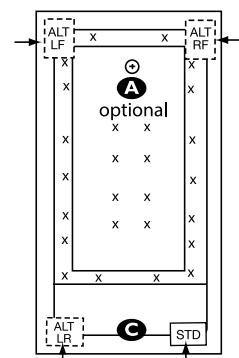

REQUIREMENTS

Pump Location(s): Select 1
Electrical: one 115v 20AMP GFCI Circuits
Drain: Select Color / Finish

Tub should not be supported by the lip in any way.

Level tub & screw or glue EZ Level adjustable legs to sub floor.

CUT OUT DIMENSIONS:

OVALS: A template will be provided

RECTANGLES: Subtract 1" to 1.5" from length & width for hole cut out size

EZ CLEAN CAST ACRYLIC LIMITED LIFETIME WARRANTY  **TEXTURED FLOOR**

OPTIONAL FEATURES & ACCESSORIES

Bath include EZ Level Legs

INSTALLATION WILL NOT REQUIRE MORTAR BEDDING

Some standard & most alternate pump locations may stickout past perimeter of the bath 1"-3". NOTE: Graphics may not be to scale. Specifications and features are subject to change without notice and are ± .25". All final measurements should be taken from tub on site. Access 18"x 18" or larger is required for each pump. Consult your contractor for installation requirements.