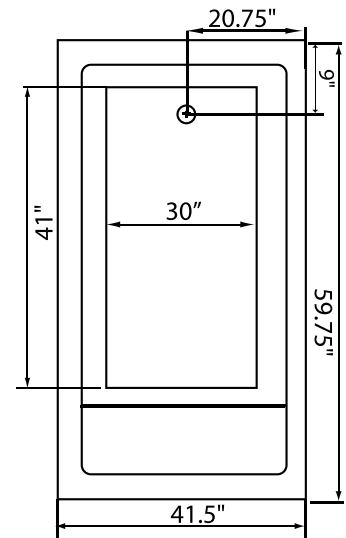

CUT OUT DIMENSIONS:

OVALS: A template will be provided

RECTANGLES: Subtract 1" to 1.5" from length & width for hole cut out size

EZ CLEAN CAST ACRYLIC LIMITED LIFETIME WARRANTY  **TEXTURED FLOOR**

OPTIONAL FEATURES & ACCESSORIES

Bath include EZ Level Legs

INSTALLATION WILL NOT REQUIRE MORTAR BEDDING

Some standard & most alternate pump locations may stickout past perimeter of the bath 1"-3". NOTE: Graphics may not be to scale. Specifications and features are subject to change without notice and are ± .25". All final measurements should be taken from tub on site. Access 18"x 18" or larger is required for each pump. Consult your contractor for installation requirements.