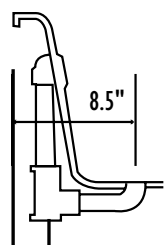

Zen ZEAG6632 66" x 32" x 23"

PRODUCT NUMBER: ZEAG6632 

AIR GOLD SERIES

Hydro Massage
Your Health ... Our Passion

TECHNICAL SPECIFICATIONS	
Drain	End drain
Pump Location(s): Select 1	Std. = Standard / Alt LF/RF Optional
Bath Weight (empty)	175 lbs
Gallons to Operate	51-69
ELECTRICAL SPECIFICATIONS	
Motor/Pump	(1) 115v 20AMP GFCI Circuits

REQUIREMENTS

Pump Locations: Select 1
Electrical: one 115v 20AMP GFCI Circuits
Drain: Select Color / Finish
Tub should not be supported by the lip in any way.
Level tub & screw or glue EZ Level adjustable legs to sub floor.
CUT OUT DIMENSIONS:
OVALS: A template will be provided
RECTANGLES: Subtract 1" to 1.5" from length & width for hole cut out size

Bath include EZ Level Legs

INSTALLATION WILL NOT REQUIRE MORTAR BEDDING

Backrest angle

Some standard & most alternate pump locations may stickout past perimeter of the bath 1"-3". **NOTE: Graphics may not be to scale. Specifications and features are subject to change without notice and are ± .25". All final measurements should be taken from tub on site. Access 18"x 18" or larger is required for each pump. Consult your contractor for installation requirements.**