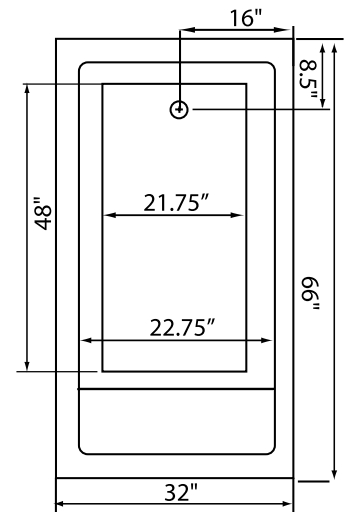

Zen ZEAG6632 66" x 32" x 23"

PRODUCT NUMBER: ZEAG6632 

AIR GOLD SERIES

Hydro Massage
Your Health ... Our Passion

TECHNICAL SPECIFICATIONS	
Drain	End drain
Pump Location(s): Select 1	Std. = Standard / Alt LF/RF Optional
Bath Weight (empty)	175 lbs
Gallons to Operate	51-69
ELECTRICAL SPECIFICATIONS	
Motor/Pump	(1) 115v 20AMP GFCI Circuits

REQUIREMENTS

Pump Locations: Select 1
Electrical: one 115v 20AMP GFCI Circuits
Drain: Select Color / Finish
Tub should not be supported by the lip in any way.
Level tub & screw or glue EZ Level adjustable legs to sub floor.
CUT OUT DIMENSIONS:
OVALS: A template will be provided
RECTANGLES: Subtract 1" to 1.5" from length & width for hole cut out size

Bath include EZ Level Legs

INSTALLATION WILL NOT REQUIRE MORTAR BEDDING

Backrest angle

Some standard & most alternate pump locations may stickout past perimeter of the bath 1"-3". **NOTE: Graphics may not be to scale. Specifications and features are subject to change without notice and are ± .25". All final measurements should be taken from tub on site. Access 18"x 18" or larger is required for each pump. Consult your contractor for installation requirements.**