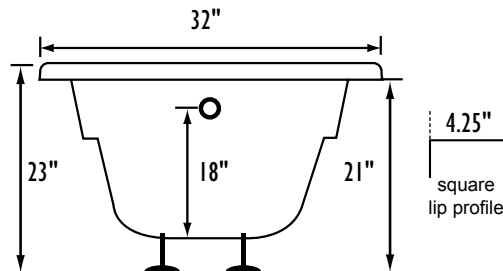

REQUIREMENTS

Pump Locations: Select 1
Electrical: one 115v 20AMP GFCI Circuits
Drain: Select Color / Finish
Tub should not be supported by the lip in any way.
Level tub & screw or glue EZ Level adjustable legs to sub floor.
CUT OUT DIMENSIONS:
OVALS: A template will be provided
RECTANGLES: Subtract 1" to 1.5" from length & width for hole cut out size

Bath include EZ Level Legs

INSTALLATION WILL NOT REQUIRE MORTAR BEDDING

Backrest angle

Some standard & most alternate pump locations may stickout past perimeter of the bath 1"-3". **NOTE: Graphics may not be to scale. Specifications and features are subject to change without notice and are ± .25". All final measurements should be taken from tub on site. Access 18"x 18" or larger is required for each pump. Consult your contractor for installation requirements.**