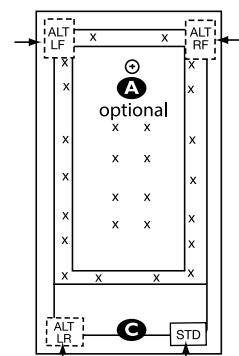

REQUIREMENTS

Pump Locations: Select 1
Electrical: one 115v 20AMP GFCI Circuits
Drain: Select Color / Finish
Tub should not be supported by the lip in any way.
Level tub & screw or glue EZ Level adjustable legs to sub floor.
CUT OUT DIMENSIONS:
OVALS: A template will be provided
RECTANGLES: Subtract 1" to 1.5" from length & width for hole cut out size

Bath include EZ Level Legs

INSTALLATION WILL NOT REQUIRE MORTAR BEDDING

Backrest angle

Some standard & most alternate pump locations may stickout past perimeter of the bath 1"-3". **NOTE: Graphics may not be to scale. Specifications and features are subject to change without notice and are ± .25". All final measurements should be taken from tub on site. Access 18"x 18" or larger is required for each pump. Consult your contractor for installation requirements.**