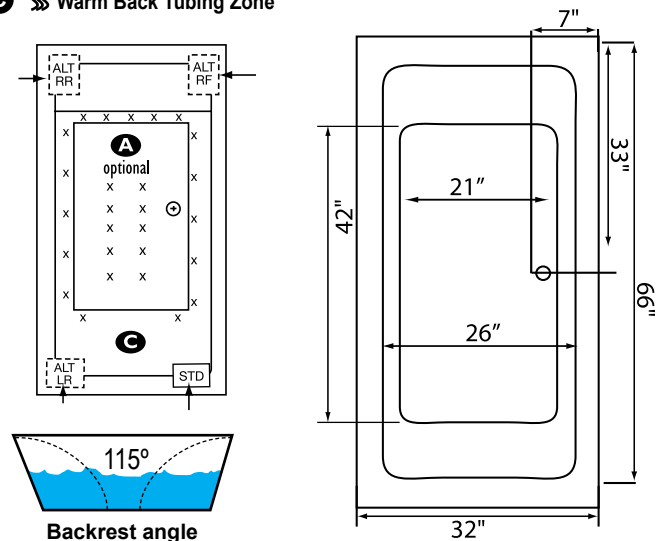

### REQUIREMENTS

Pump Locations: Select 1  
Electrical: one 115v 20AMP GFCI Circuits  
Drain: Select Color / Finish  
**Tub should not be supported by the lip in any way.**  
**Level tub & screw or glue adjustable EZ Level legs to sub floor.**  
**CUT OUT DIMENSIONS:**

**OVALS:** A template will be provided  
**RECTANGLES:** Subtract 1" to 1.5" from length & width for hole cut out size

**EZ CLEAN CAST ACRYLIC LIMITED LIFETIME WARRANTY** **US ANSI**

**INSTALLATION WILL NOT REQUIRE MORTAR BEDDING**

Some standard & most alternate pump locations may stickout past perimeter of the bath 1"-3". **NOTE: Graphics may not be to scale. Specifications and features are subject to change without notice and are ± .25". All final measurements should be taken from tub on site. Access 18"x 18" or larger is required for each pump. Consult your contractor for installation requirements.**