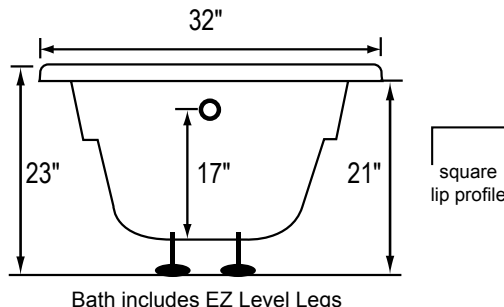

INSTALLATION WILL NOT REQUIRE MORTAR BEDDING