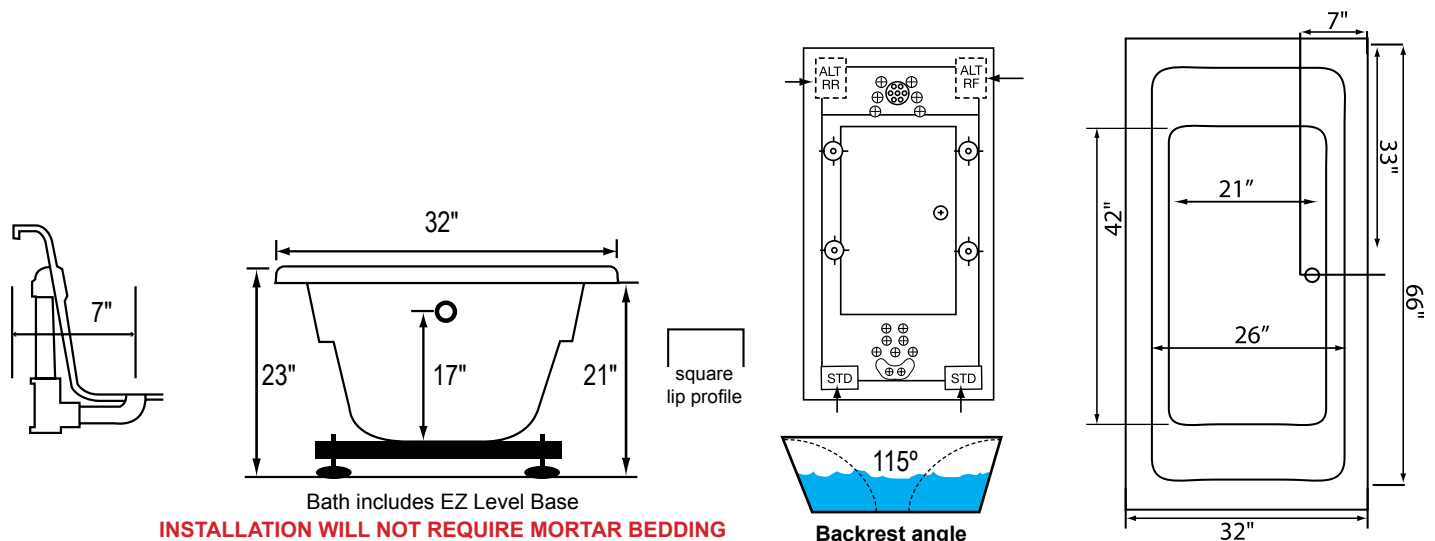

### STANDARD ACCESSORIES

- Grab Bar(s) - 1 on Side Drain baths  
White, Biscuit, Bone, Brushed Nickel, Polished Chrome
- Chromatherapy Lighting
- Deluxe Cable Drain - White, Biscuit, Bone, Brushed Nickel,  
Oil Rubbed Bronze, Polished Chrome
- Deluxe Cushion Pillow on two person baths
- Neck Massage Pillow
- EZ Level Base
- FDA Recipe Non-Toxic Food & Beverage Grade Plumbing (primarily)
- 30 Point Quality Assurance Factory Test

### REQUIREMENTS

- Pump Locations: Select 2
- Electrical: three 115v 20AMP GFCI Circuits
- Drain and Grab Bars: Select Color / Finish
- Tub should not be supported by the lip in any way.**
- Level tub & screw or glue adjustable EZ Level legs to sub floor.**
- CUT OUT DIMENSIONS:**
  - OVALS:** A template will be provided
  - RECTANGLES:** Subtract 1" to 1.5" from length & width for hole cut out size

## OPTIONAL FEATURES & ACCESSORIES

(Please type in the box below)

Some standard & most alternate pump locations may stickout past perimeter of the bath 1"-3". NOTE: Graphics may not be to scale. Specifications and features are subject to change without notice and are ± .25". All final measurements should be taken from tub on site. Access 18"x 18" or larger is required for each pump. Consult your contractor for installation requirements.