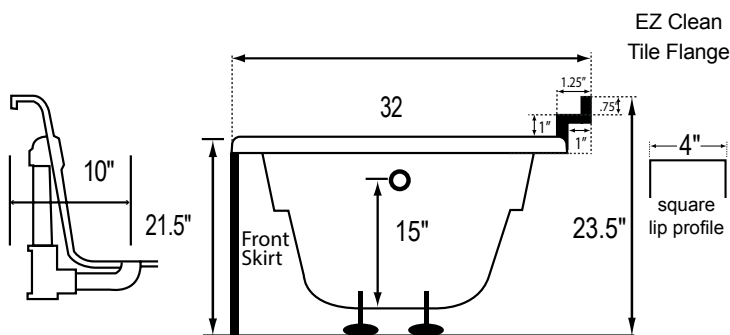

### REQUIREMENTS

Pump Locations: Select 1  
Electrical: one 115v GFCI Circuits  
Drain: Select Color / Finish  
**Tub should not be supported by the lip in any way. Level tub & screw or glue adjustable legs to sub floor.**

### CUT OUT DIMENSIONS:

**OVALS:** A template will be provided  
**RECTANGLES:** Subtract 1" to 1.5" from length & width for hole cut out size

**EZ CLEAN CAST ACRYLIC LIMITED LIFETIME WARRANTY**

Bath includes EZ Level Legs

**INSTALLATION WILL NOT REQUIRE MORTAR BEDDING**

Some standard & most alternate pump locations may stickout past perimeter of the bath 1"-3". NOTE: Graphics may not be to scale. Specifications and features are subject to change without notice and are ± .25". All final measurements should be taken from tub on site. Access 18"x 18" or larger is required for each pump. Consult your contractor for installation requirements.