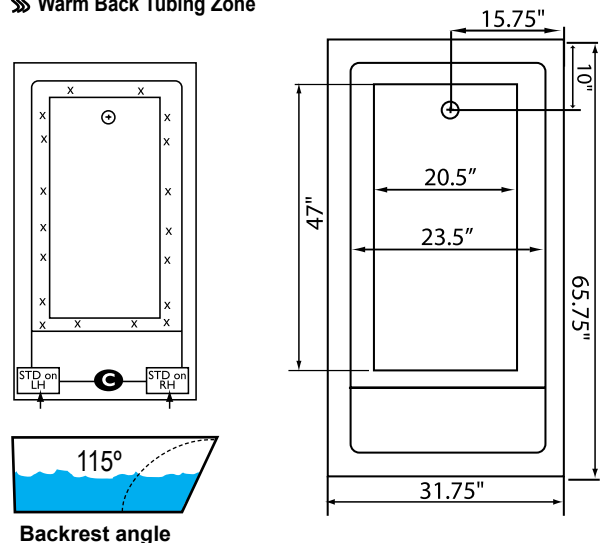

### CUT OUT DIMENSIONS:

**OVALS:** A template will be provided  
**RECTANGLES:** Subtract 1" to 1.5" from length & width for hole cut out size

**EZ CLEAN CAST ACRYLIC LIMITED LIFETIME WARRANTY**

## OPTIONAL FEATURES & ACCESSORIES

(Please type in the box below)

- A** X **HTT® Leg Therapy Air Massage System** includes 10 Air Jets on the floor. Optional on Combo Plat and Combo Gold Series
- B** X **6 Jet HTT® Back Massage System:** N/A on Combo Series-Standard on Plat series
- C** **Warm Back Tubing Zone**

Bath includes EZ Level Legs

**INSTALLATION WILL NOT REQUIRE MORTAR BEDDING**

Some standard & most alternate pump locations may stickout past perimeter of the bath 1"-3". NOTE: Graphics may not be to scale. Specifications and features are subject to change without notice and are ± .25". All final measurements should be taken from tub on site. Access 18"x 18" or larger is required for each pump. Consult your contractor for installation requirements.