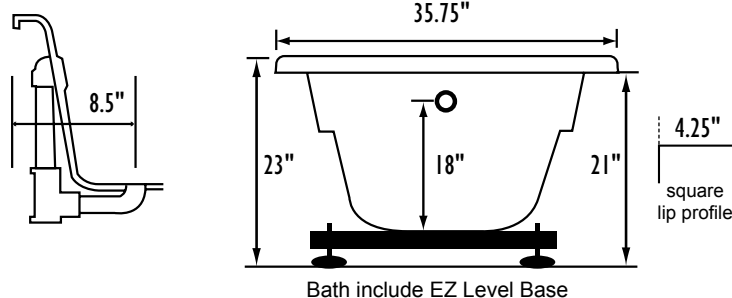

REQUIREMENTS

Pump Locations: Select 2
Electrical: Three 115v 20AMP GFCI Circuits
Drain and Grab Bars: Select Color / Finish
Tube should not be supported by the lip in any way.
Level tub & screw or glue EZ Level adjustable legs to sub floor.
CUT OUT DIMENSIONS:
OVALS: A template will be provided
RECTANGLES: Subtract 1" to 1.5" from length & width for hole cut out size

INSTALLATION WILL NOT REQUIRE MORTAR BEDDING

Some standard & most alternate pump locations may stickout past perimeter of the bath 1"-3". NOTE: Graphics may not be to scale. Specifications and features are subject to change without notice and are ± .25". All final measurements should be taken from tub on site. Access 18"x 18" or larger is required for each pump. Consult your contractor for installation requirements.