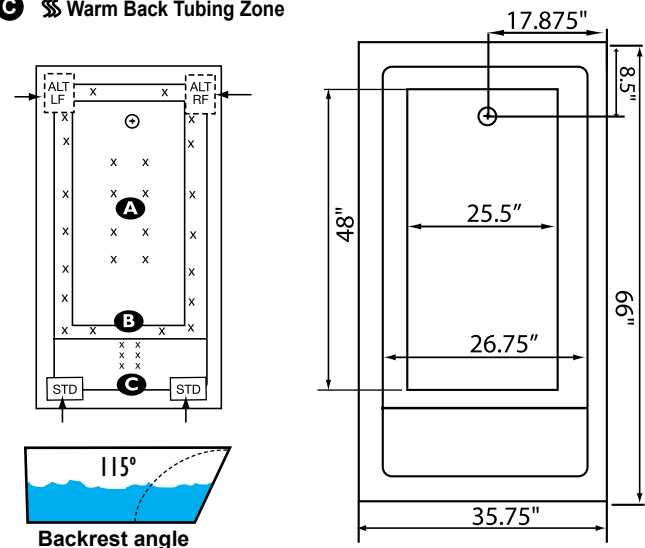

REQUIREMENTS

Pump Locations: Select 2
Electrical: Three 115v 20AMP GFCI Circuits
Drain and Grab Bars: Select Color / Finish
Tube should not be supported by the lip in any way.
Level tub & screw or glue EZ Level adjustable legs to sub floor.
CUT OUT DIMENSIONS:
OVALS: A template will be provided
RECTANGLES: Subtract 1" to 1.5" from length & width for hole cut out size

EZ CLEAN CAST ACRYLIC LIMITED LIFETIME WARRANTY  **TEXTURED FLOOR**

OPTIONAL FEATURES & ACCESSORIES

(Please type in the box below)

- A** X **HTT® Leg Therapy Air Massage System** includes 10 Air Jets on the floor. Optional on Combo Plat and Combo Gold Series
- B** X **6 Jet HTT® Back Massage System:** N/A on Combo Series-Standard on Plat series
- C**  **Warm Back Tubing Zone**

INSTALLATION WILL NOT REQUIRE MORTAR BEDDING

Some standard & most alternate pump locations may stickout past perimeter of the bath 1"-3". NOTE: Graphics may not be to scale. Specifications and features are subject to change without notice and are ± .25". All final measurements should be taken from tub on site. Access 18"x 18" or larger is required for each pump. Consult your contractor for installation requirements.