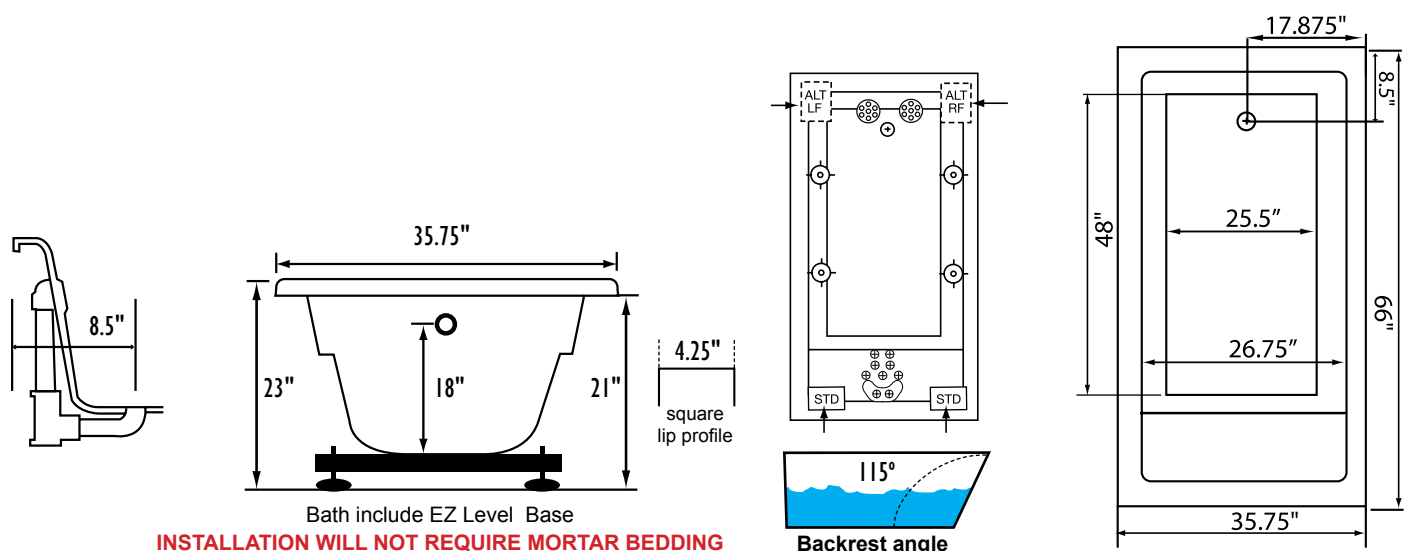

OPTIONAL FEATURES & ACCESSORIES

(Please type in the box below)

INSTALLATION WILL NOT REQUIRE MORTAR BEDDING

Some standard & most alternate pump locations may stickout past perimeter of the bath 1"-3". NOTE: Graphics may not be to scale. Specifications and features are subject to change without notice and are ± .25". All final measurements should be taken from tub on site. Access 18"x 18" or larger is required for each pump. Consult your contractor for installation requirements.