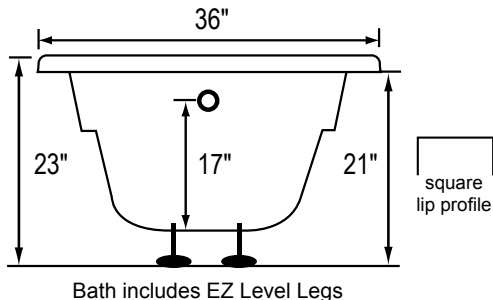

INSTALLATION WILL NOT REQUIRE MORTAR BEDDING