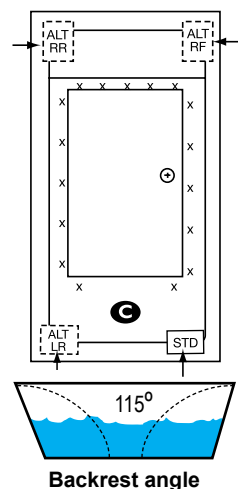

Some standard & most alternate pump locations may stickout past perimeter of the bath 1"-3". **NOTE: Graphics may not be to scale. Specifications and features are subject to change without notice and are ± .25". All final measurements should be taken from tub on site. Access 18"x 18" or larger is required for each pump. Consult your contractor for installation requirements.**