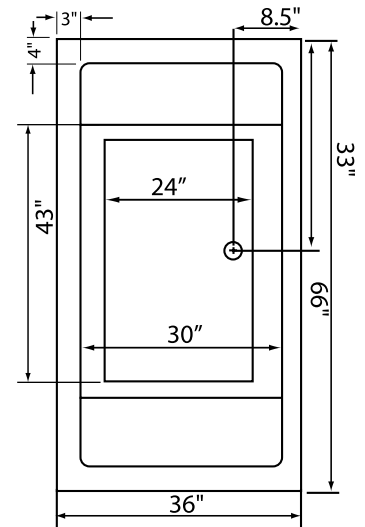

Some standard & most alternate pump locations may stickout past perimeter of the bath 1"-3". **NOTE: Graphics may not be to scale. Specifications and features are subject to change without notice and are ± .25". All final measurements should be taken from tub on site. Access 18"x 18" or larger is required for each pump. Consult your contractor for installation requirements.**