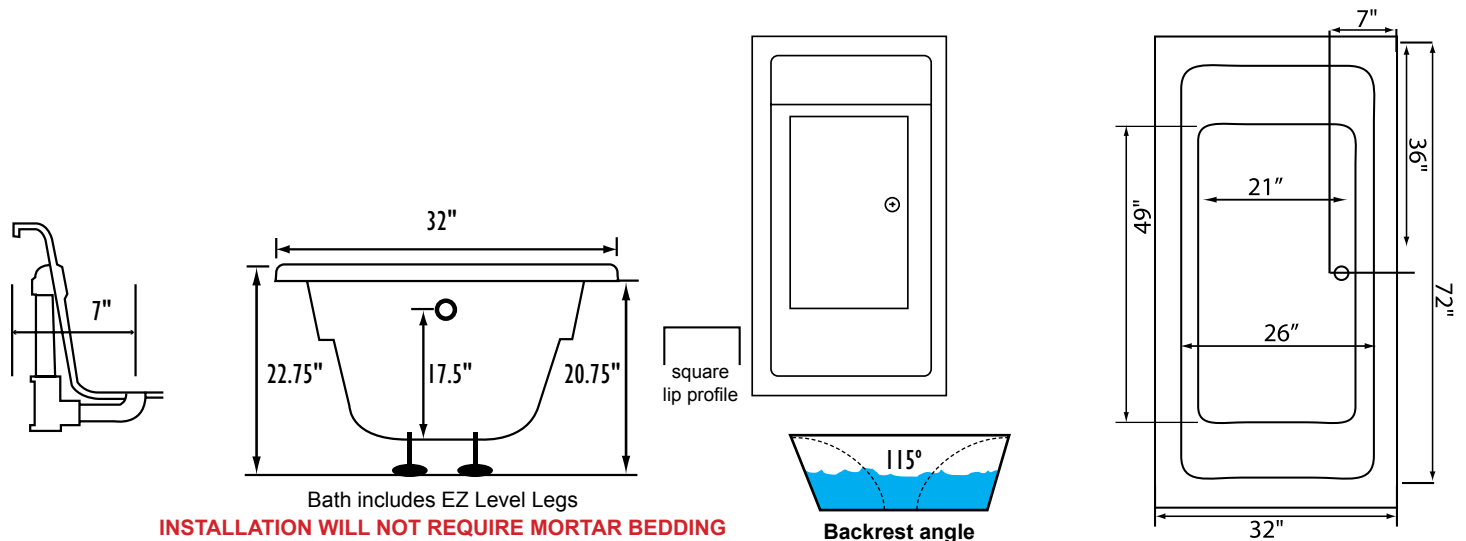

Zen ZETO7232SD 72" x 32" x 23"

PRODUCT NUMBER: ZETO7232SD 

TUB ONLY SERIES

Hydro Massage
Your Health ... Our Passion

TECHNICAL SPECIFICATIONS	
Drain	Side drain
Pump Location(s): N/A	Std. = Standard / Alt LF/RF Optional
Bath Weight (empty)	185 lbs
Gallons to Operate	67-85
ELECTRICAL SPECIFICATIONS	
Motor/Pump	N/A
Inline Stainless Steel Heater	N/A

BATHERS: 2	
INSTALLATION	
•	DECK (D)
•	UNDER MOUNT (U)
•	ALCOVE (A)
	FREESTANDING (F)
	CLAWFOOT (L)
	PEDESTAL (P)

STANDARD FEATURES & ACCESSORIES for TUB ONLY SERIES

STANDARD ACCESSORIES

EZ level Adjustable Legs

REQUIREMENTS

Tub should not be supported by the lip in any way. Level tub & screw or glue EZ Level adjustable legs to sub floor.

CUT OUT DIMENSIONS:

OVALS: A template will be provided

RECTANGLES: Subtract 1" to 1.5" from length & width for hole cut out size

EZ CLEAN CAST ACRYLIC LIMITED LIFETIME WARRANTY

OPTIONAL FEATURES & ACCESSORIES

(Please type in the box below)

Some standard & most alternate pump locations may stickout past perimeter of the bath 1"-3". NOTE: Graphics may not be to scale. Specifications and features are subject to change without notice and are ± .25". All final measurements should be taken from tub on site. Access 18"x 18" or larger is required for each pump. Consult your contractor for installation requirements.