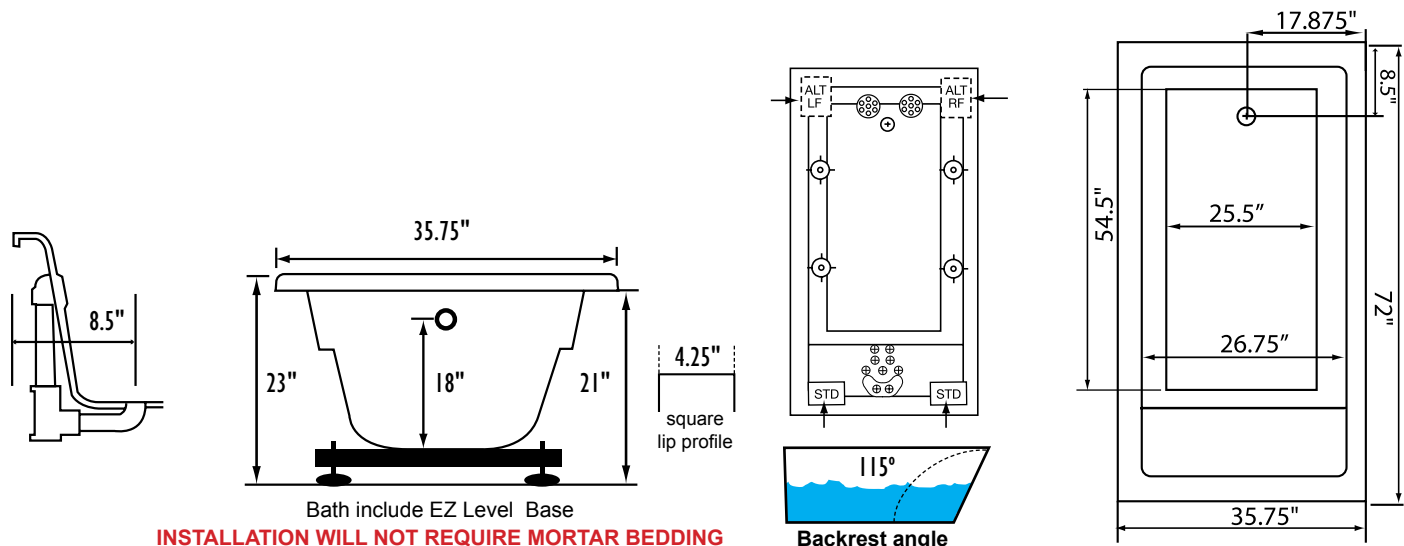

- Grab Bar(s) - 2 on End Drain baths - White, Biscuit, Bone, Brushed Nickel, Polished Chrome
- Chromotherapy Lighting
- Deluxe Cable Drain - White, Biscuit, Bone, Brushed Nickel, Oil Rubbed Bronze, Polished Chrome
- Deluxe Cushion Pillow on two person baths
- Neck Massage Pillow
- EZ Level Base
- FDA Recipe Non-Toxic Food & Beverage Grade Plumbing (primarily)
- 30 Point Quality Assurance Factory Test

REQUIREMENTS

- Pump Locations: Select 2
- Electrical: three 115v 20AMP GFCI Circuits
- Drain and Grab Bars: Select Color / Finish
- Tub should not be supported by the lip in any way.**
- Level tub & screw or glue EZ Level adjustable legs to sub floor.**
- CUT OUT DIMENSIONS:**
 - OVALS:** A template will be provided
 - RECTANGLES:** Subtract 1" to 1.5" from length & width for hole cut out size

EZ CLEAN CAST ACRYLIC LIMITED LIFETIME WARRANTY  **ANSI TEXTURED FLOOR**

OPTIONAL FEATURES & ACCESSORIES

(Please type in the box below)

INSTALLATION WILL NOT REQUIRE MORTAR BEDDING

Some standard & most alternate pump locations may stickout past perimeter of the bath 1"-3". NOTE: Graphics may not be to scale. Specifications and features are subject to change without notice and are ± .25". All final measurements should be taken from tub on site. Access 18"x 18" or larger is required for each pump. Consult your contractor for installation requirements.