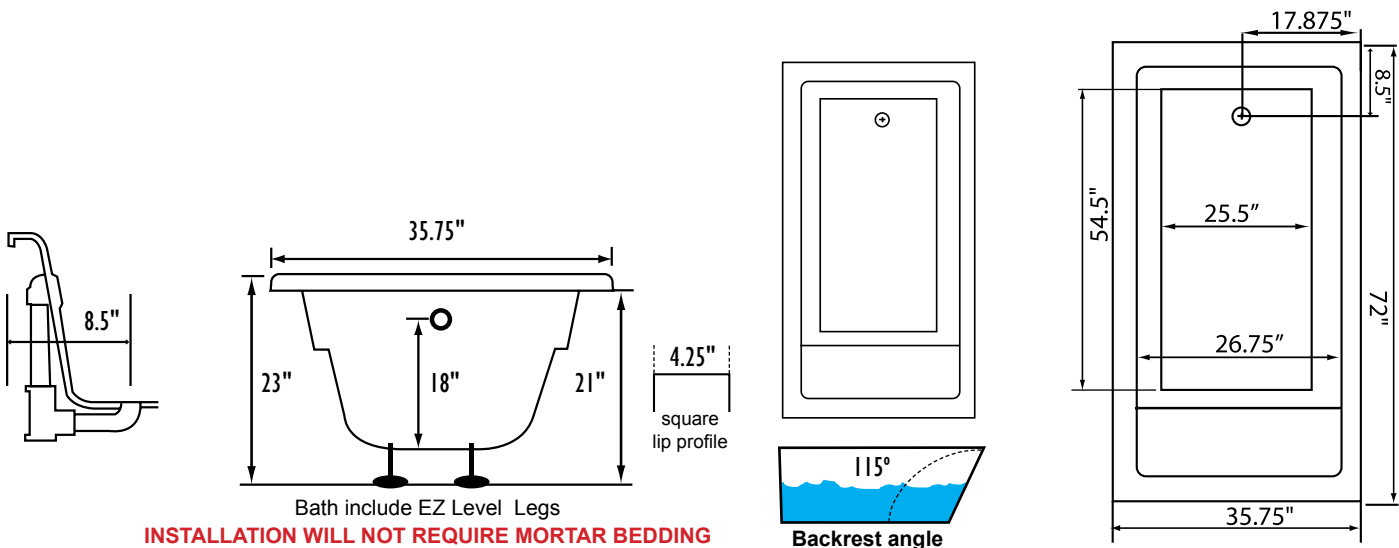

Zen ZETO7236 72" x 36" x 23"

PRODUCT NUMBER: ZETO7236 

TUB ONLY SERIES

Hydro Massage
Your Health ... Our Passion

TECHNICAL SPECIFICATIONS	
Drain	End drain
Pump Location(s): N/A	Std. = Standard / Alt LF/RF Optional
Bath Weight (empty)	180 lbs
Gallons to Operate	72-90
ELECTRICAL SPECIFICATIONS	
Motor/Pump	N/A
Inline Stainless Steel Heater	N/A

BATHERS: 1	
INSTALLATION	
•	DECK (D)
•	UNDER MOUNT (U)
•	ALCOVE (A)
	FREESTANDING (F)
	CLAWFOOT (L)
	PEDESTAL (P)

STANDARD FEATURES & ACCESSORIES for TUB ONLY SERIES

STANDARD ACCESSORIES

EZ Level Adjustable Legs

REQUIREMENTS

Tub should not be supported by the lip in any way.

Level tub & screw or glue EZ Level adjustable legs to sub floor.

CUT OUT DIMENSIONS:

OVALS: A template will be provided

RECTANGLES: Subtract 1" to 1.5" from length & width for hole cut out size

**EZ CLEAN CAST ACRYLIC
LIMITED LIFETIME WARRANTY**

TEXTURED FLOOR

OPTIONAL FEATURES & ACCESSORIES

(Please type in the box below)

Some standard & most alternate pump locations may stickout past perimeter of the bath 1"-3". NOTE: Graphics may not be to scale. Specifications and features are subject to change without notice and are $\pm .25"$. All final measurements should be taken from tub on site. Access 18"x 18" or larger is required for each pump. Consult your contractor for installation requirements.