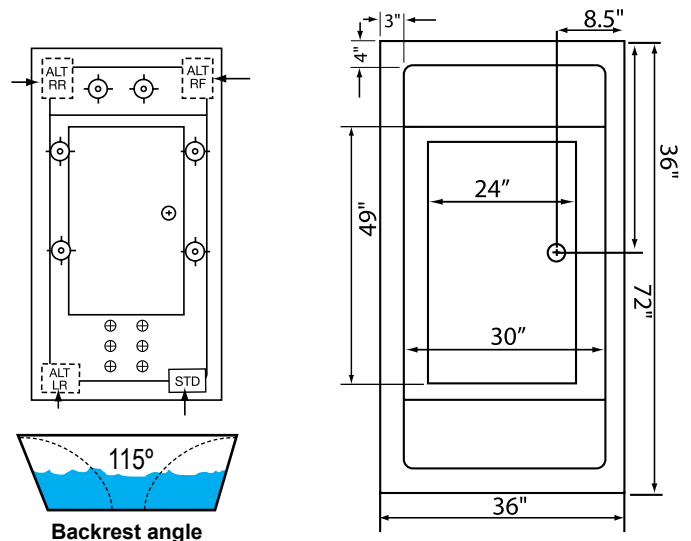

### REQUIREMENTS

Pump Locations: Select 1  
 Electrical: two 115v 20AMP GFCI Circuits  
 Drain: Select Color / Finish  
**Tub should not be supported by the lip in any way.**  
**Level tub & screw or glue EZ Level adjustable legs to sub floor.**  
**CUT OUT DIMENSIONS:**  
**OVALS:** A template will be provided  
**RECTANGLES:** Subtract 1" to 1.5" from length & width for hole cut out size

## OPTIONAL FEATURES & ACCESSORIES

(Please type in the box below)

**INSTALLATION WILL NOT REQUIRE MORTAR BEDDING**

Some standard & most alternate pump locations may stickout past perimeter of the bath 1"-3". NOTE: Graphics may not be to scale. Specifications and features are subject to change without notice and are ± .25". All final measurements should be taken from tub on site. Access 18"x 18" or larger is required for each pump. Consult your contractor for installation requirements.