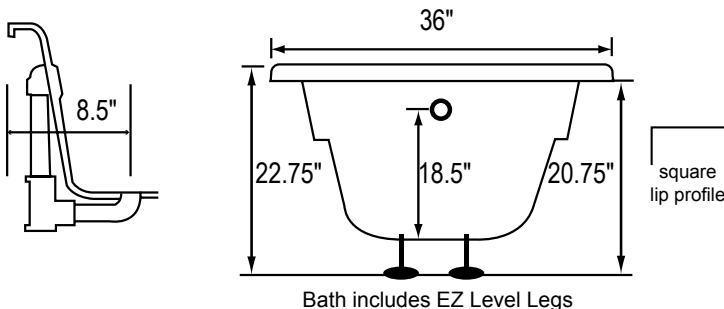

OPTIONAL FEATURES & ACCESSORIES

(Please type in the box below)

INSTALLATION WILL NOT REQUIRE MORTAR BEDDING