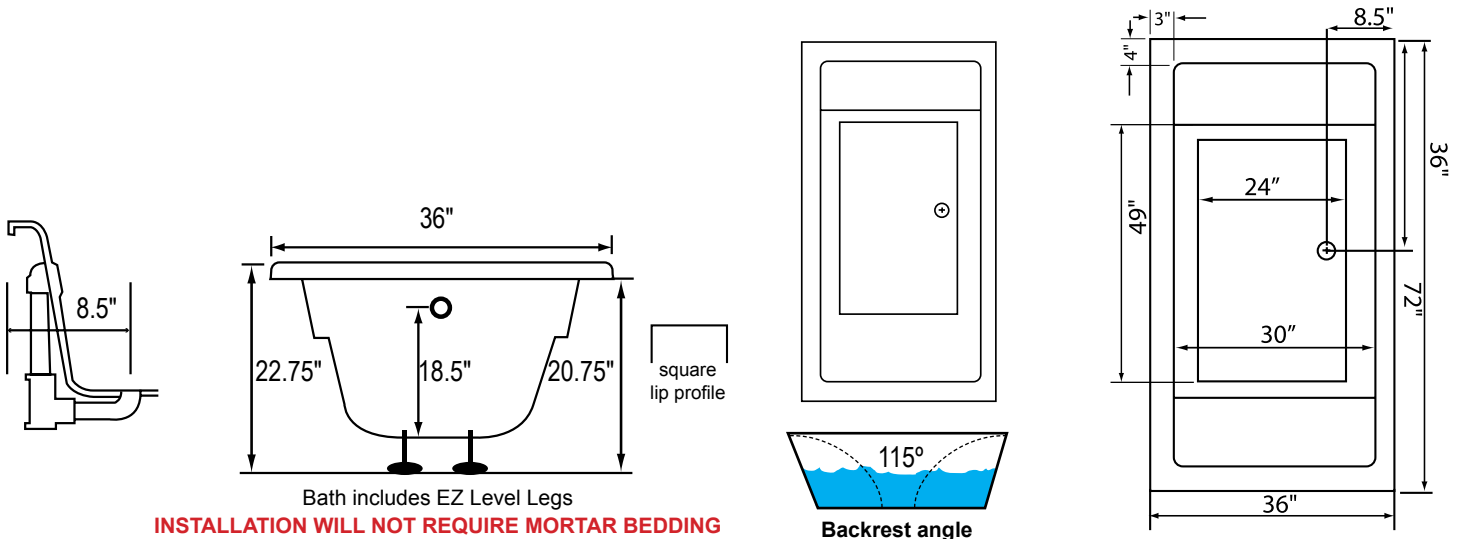

Zen ZETO7236SD 72" x 36" x 23"

PRODUCT NUMBER: ZETO7236SD 

TUB ONLY SERIES

Hydro Massage
Your Health ... Our Passion

TECHNICAL SPECIFICATIONS	
Drain	Side drain
Pump Location(s): N/A	Std. = Standard / Alt LF/RF Optional
Bath Weight (empty)	180 lbs
Gallons to Operate	72-90
ELECTRICAL SPECIFICATIONS	
Motor/Pump	N/A
Inline Stainless Steel Heater	N/A

BATHERS: 2	
INSTALLATION	
•	DECK (D)
•	UNDER MOUNT (U)
•	ALCOVE (A)
	FREESTANDING (F)
	CLAWFOOT (L)
	PEDESTAL (P)

STANDARD FEATURES & ACCESSORIES for TUB ONLY SERIES

STANDARD ACCESSORIES

EZ level Adjustable Legs

REQUIREMENTS

Tub should not be supported by the lip in any way.

Level tub & screw or glue EZ Level adjustable legs to sub floor.

CUT OUT DIMENSIONS:

OVALS: A template will be provided

RECTANGLES: Subtract 1" to 1.5" from length & width for hole cut out size

EZ CLEAN CAST ACRYLIC

LIMITED LIFETIME WARRANTY

OPTIONAL FEATURES & ACCESSORIES

(Please type in the box below)

Some standard & most alternate pump locations may stickout past perimeter of the bath 1"-3". NOTE: Graphics may not be to scale. Specifications and features are subject to change without notice and are $\pm .25"$. All final measurements should be taken from tub on site. Access 18"x 18" or larger is required for each pump. Consult your contractor for installation requirements.