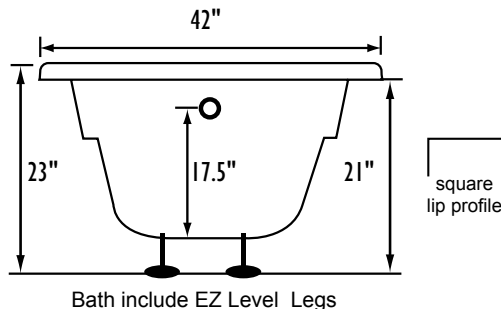

INSTALLATION WILL NOT REQUIRE MORTAR BEDDING