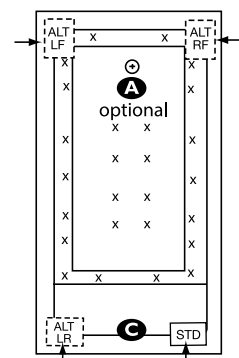

### REQUIREMENTS

Pump Locations: Select 1  
Electrical: one 115v 20AMP GFCI Circuits  
Drain: Select Color / Finish  
**Tub should not be supported by the lip in any way.**  
**Level tub & screw or glue EZ Level adjustable legs to sub floor.**  
**CUT OUT DIMENSIONS:**  
**OVALS:** A template will be provided  
**RECTANGLES:** Subtract 1" to 1.5" from length & width for hole cut out size

**INSTALLATION WILL NOT REQUIRE MORTAR BEDDING**

Some standard & most alternate pump locations may stickout past perimeter of the bath 1"-3". NOTE: Graphics may not be to scale. Specifications and features are subject to change without notice and are ± .25". All final measurements should be taken from tub on site. Access 18"x 18" or larger is required for each pump. Consult your contractor for installation requirements.