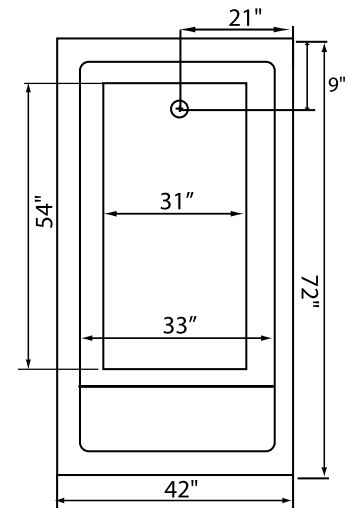

Some standard & most alternate pump locations may stickout past perimeter of the bath 1"-3". NOTE: Graphics may not be to scale. Specifications and features are subject to change without notice and are ± .25". All final measurements should be taken from tub on site. Access 18"x 18" or larger is required for each pump. Consult your contractor for installation requirements.