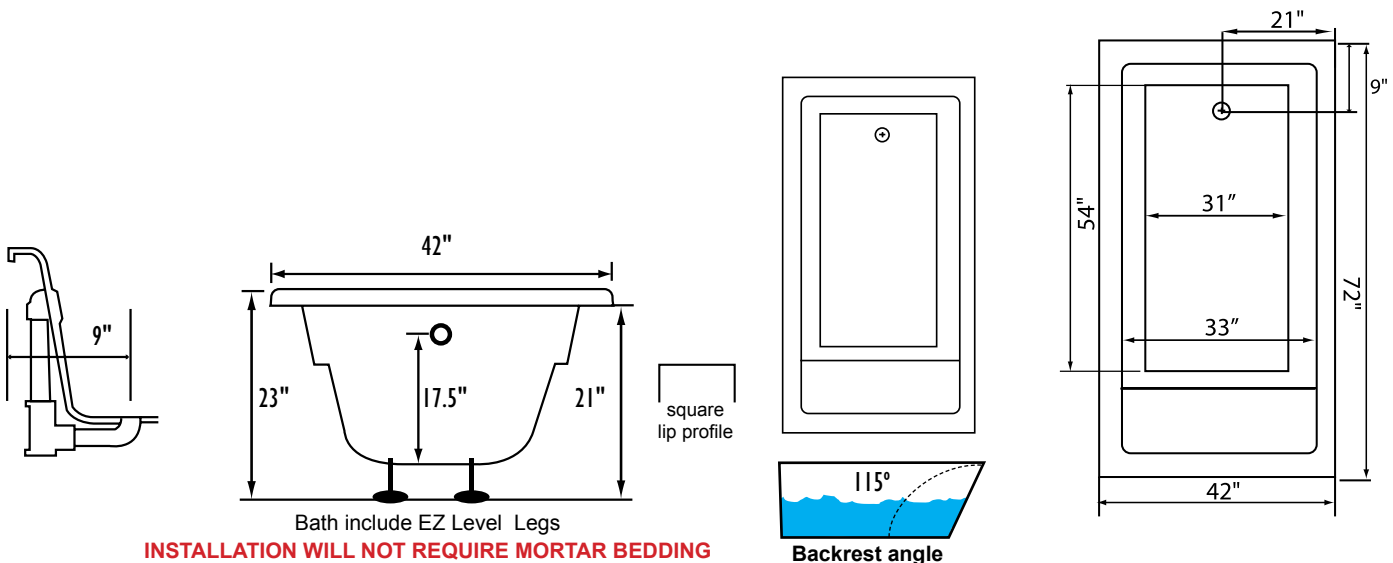

### REQUIREMENTS

Tub should not be supported by the lip in any way.

Level tub & screw or glue EZ Level adjustable legs to sub floor.

#### CUT OUT DIMENSIONS:

**OVALS:** A template will be provided

**RECTANGLES:** Subtract 1" to 1.5" from length & width for hole cut out size

**EZ CLEAN CAST ACRYLIC**  
**LIMITED LIFETIME WARRANTY**

## OPTIONAL FEATURES & ACCESSORIES

(Please type in the box below)

Some standard & most alternate pump locations may stickout past perimeter of the bath 1"-3". NOTE: Graphics may not be to scale. Specifications and features are subject to change without notice and are  $\pm .25"$ . All final measurements should be taken from tub on site. Access 18"x 18" or larger is required for each pump. Consult your contractor for installation requirements.