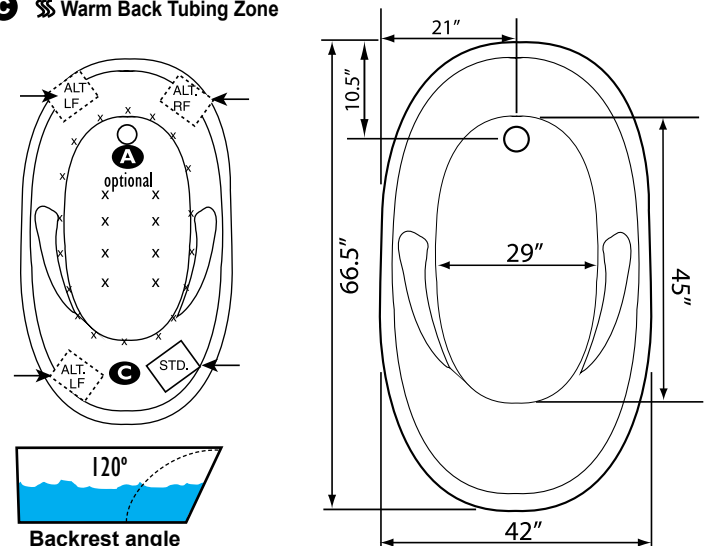

### REQUIREMENTS

Pump Locations: Select 1  
Electrical: one 115v 20AMP GFCI Circuits  
Drain: Select Color / Finish

**Tub should not be supported by the lip in any way.**  
**Level tub & screw or glue EZ Level adjustable legs to sub floor.**

### CUT OUT DIMENSIONS:

**OVALS:** A template will be provided  
**RECTANGLES:** Subtract 1" to 1.5" from length & width for hole cut out size

**EZ CLEAN CAST ACRYLIC**  
**LIMITED LIFETIME WARRANTY**  **US ANSI**

## OPTIONAL FEATURES & ACCESSORIES

(Please type in the box below)

- A** X HTT® Leg Therapy Air Massage System includes 10 Air Jets on the floor. Optional on Combo Plat and Combo Gold Series
- B** X 6 Jet HTT® Back Massage System: N/A on Combo Series-Standard on Plat series
- C**  Warm Back Tubing Zone

**INSTALLATION WILL NOT REQUIRE MORTAR BEDDING**

Some standard & most alternate pump locations may stickout past perimeter of the bath 1"-3". NOTE: Graphics may not be to scale. Specifications and features are subject to change without notice and are ± .25". All final measurements should be taken from tub on site. Access 18"x 18" or larger is required for each pump. Consult your contractor for installation requirements.