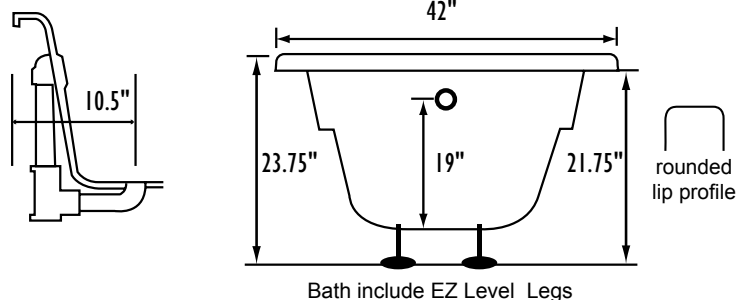

INSTALLATION WILL NOT REQUIRE MORTAR BEDDING